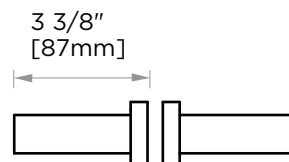

MADRID COLLECTION

DOUBLE SHOWER DOOR HANDLE 8"

2627808

PRODUCT NAME: DOUBLE SHOWER
DOOR HANDLE 8"

PRODUCT CODE: 2627808

MATERIAL: All-brass construction

KEY FEATURES: Contemporary design.
Simple and straight forward
lines. Strong linear silhouette.

Mounting Kits Included

	X1	Allen Key
---	----	-----------

GLASS INFO

Glass Hole C-C Distance		
A	8"/203mm	8" Shower Door Handle
	12"/305mm	12" Shower Door Handle
	18"/457mm	18" Shower Door Handle
	24"/610mm	24" Shower Door Handle
B	1/2"(12mm)	Glass Hole Diameter
C	8-12mm	Glass Thickness