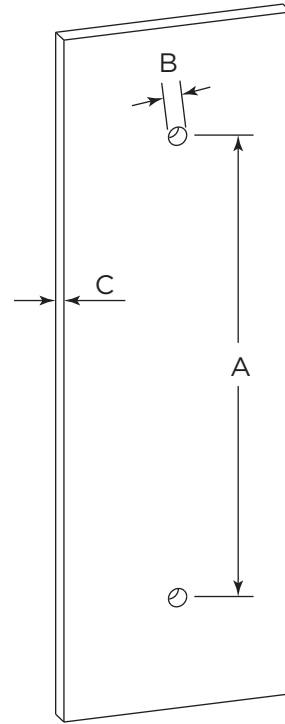

HANDLES INFO

Components Included		
①	Handle A	X1
②	Handle B	X1
③	Fixing Bracket	X2
④	Rubber Gasket	X4
⑤	Set Screw M6	X2

Mounting Kits Included

	X1	Allen Key

GLASS INFO

Glass Hole C-C Distance		
A	8"/203mm	8" Shower Door Handle
	12"/305mm	12" Shower Door Handle
	18"/457mm	18" Shower Door Handle
	24"/610mm	24" Shower Door Handle
B	1/2"(12mm)	Glass Hole Diameter
C	8-12mm	Glass Thickness

* Can be used with extension kit for thicker doors

NOTE: Dimensions and specifications are subject to change without notice.