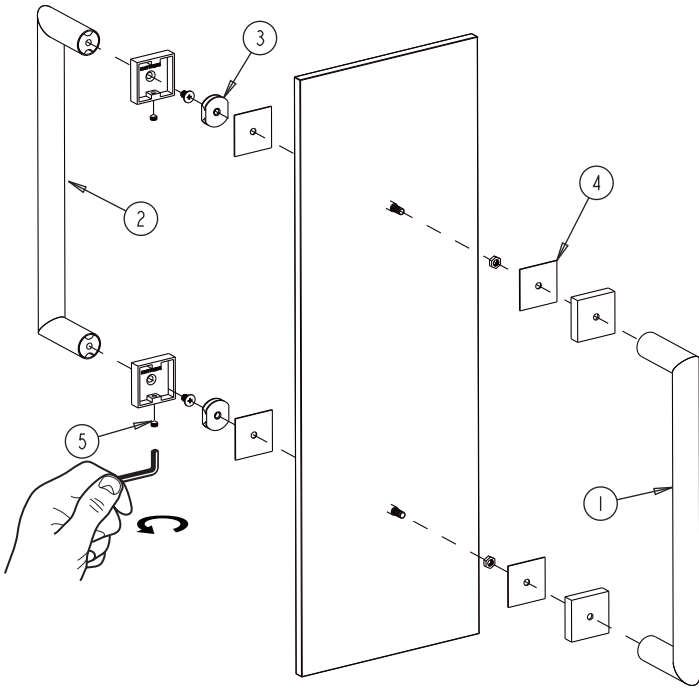

HANDLES INFO

Components Included		
①	Handle A	X1
②	Handle B	X1
③	Fixing Bracket	X2
④	Rubber Gasket	X4
⑤	Set Screw M6	X2

Mounting Kits Included

	X1	Allen Key

GLASS INFO

Glass Hole C-C Distance		
A	8"/203mm	8" Shower Door Handle
	12"/305mm	12" Shower Door Handle
	18"/457mm	18" Shower Door Handle
	24"/610mm	24" Shower Door Handle
B	1/2"(12mm)	Glass Hole Diameter
C	8-12mm	Glass Thickness

* Can be used with extension kit for thicker doors

NOTE: Dimensions and specifications are subject to change without notice.