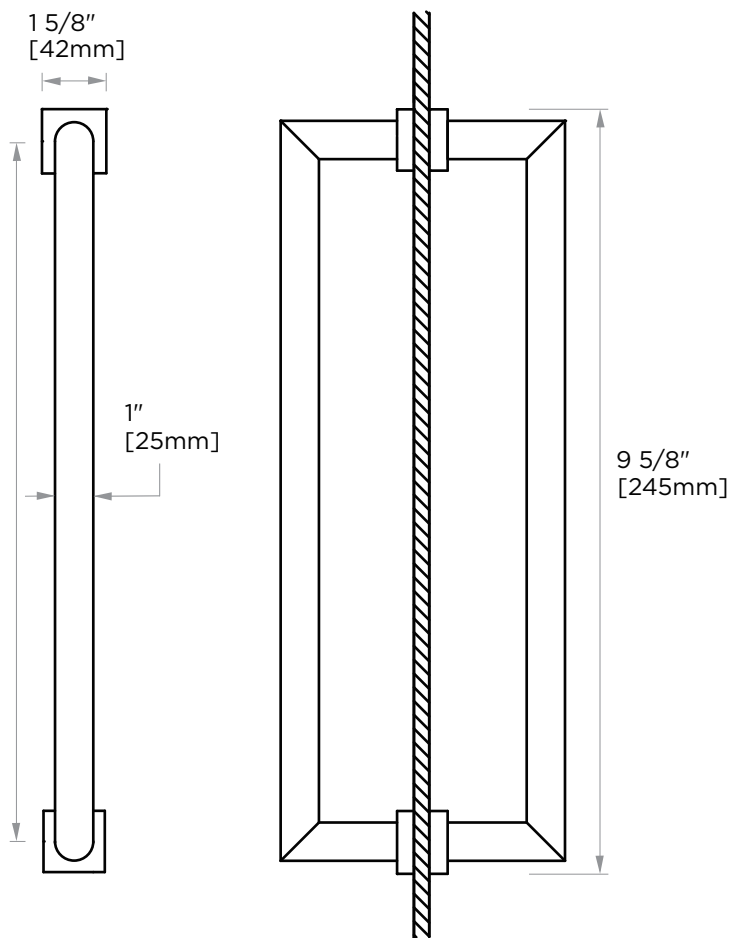

WARRANTY:

Lifetime Limited (Residential Use)
One Year (Commercial Use)

NOTE: Dimensions and specifications are subject to change without notice.