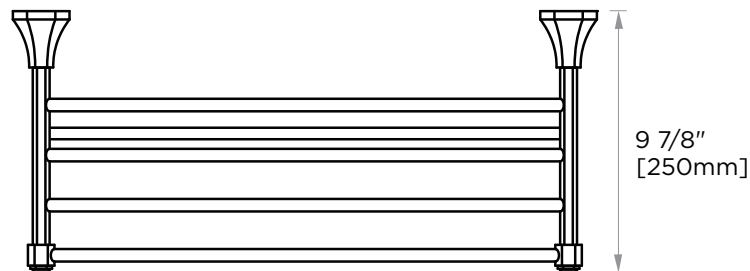

NOTE: Dimensions and specifications are subject to change without notice.