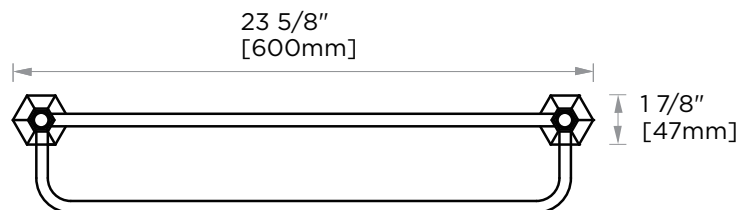

PISA COLLECTION TOWEL SHELF WITH TOWEL BAR 342442

PRODUCT NAME: TOWEL SHELF WITH TOWEL BAR

PRODUCT CODE: 342442

MATERIAL: All-brass construction

KEY FEATURES: Classic Art Deco take on a traditional design

NOTE: Dimensions and specifications are subject to change without notice.