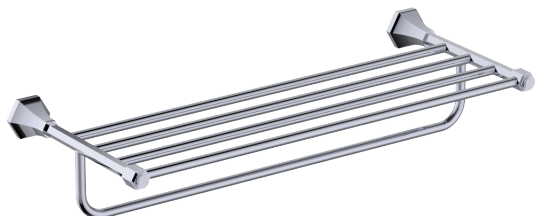

PISA COLLECTION TOWEL SHELF WITH TOWEL BAR 342442

PRODUCT NAME: TOWEL SHELF WITH TOWEL BAR

PRODUCT CODE: 342442

MATERIAL: All-brass construction

KEY FEATURES: Classic Art Deco take on a traditional design