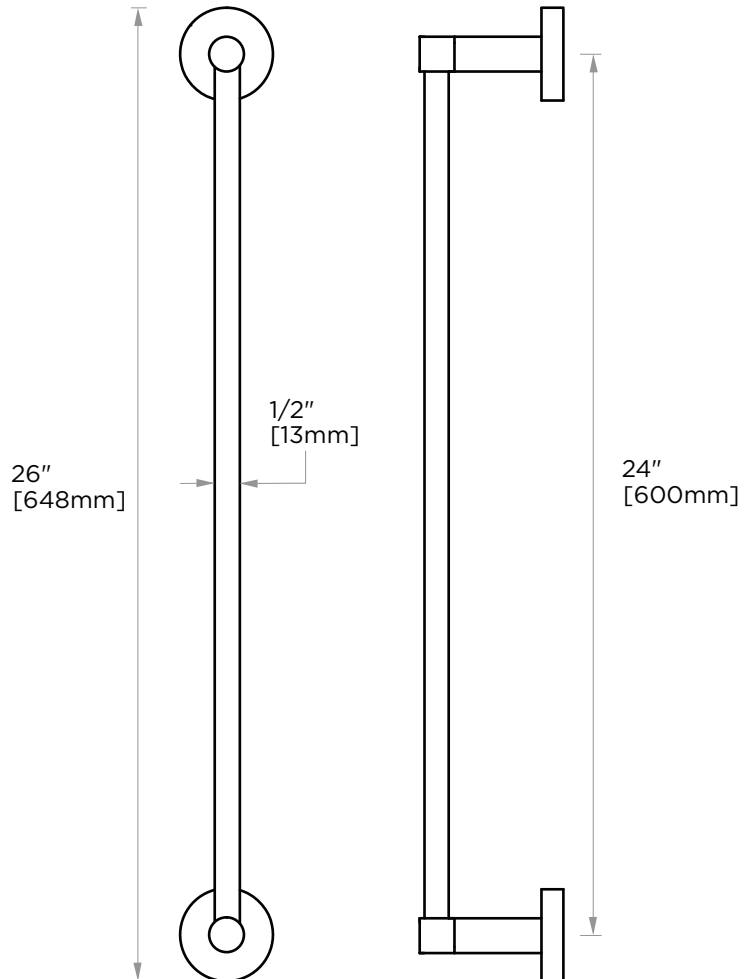

WARRANTY:

Lifetime Limited (Residential Use)
One Year (Commercial Use)

NOTE: Dimensions and specifications are subject to change without notice.