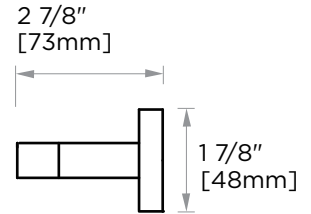

CIRCO COLLECTION
TOWEL BAR 24"
365240

PRODUCT NAME: TOWEL BAR"

PRODUCT CODE: 365240

MATERIAL: All-brass construction

KEY FEATURES: Transitional design.
Round and straight lines

- STOCKED FINISHES:**
- Polished Chrome (99)
 - Brushed Nickel (81)
 - Polished Nickel (68)
 - Matte Black (48)
 - Brushed Brass (78)