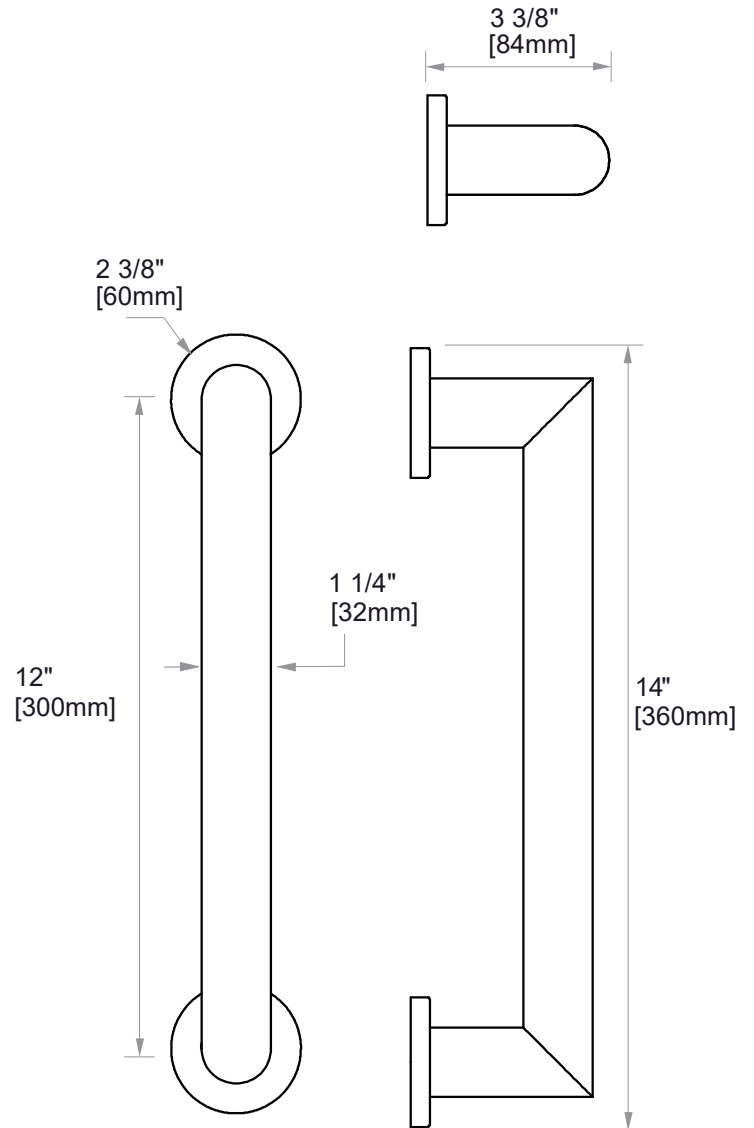

WARRANTY:

Lifetime Limited (Residential Use)
One Year (Commercial Use)

NOTE: Dimensions and specifications are subject to change without notice.