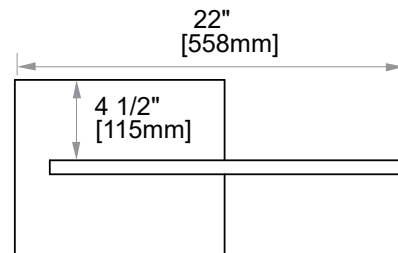

FREE STANDING

SINGLE TOWEL RAIL-SQUARE

KFS-SQ-STR

PRODUCT NAME: SINGLE TOWEL RAIL-SQUARE

PRODUCT CODE: KFS-SQ-STR

MATERIAL: All-brass construction

STOCKED FINISHES:

- Polished Chrome (99)
- Brushed Nickel (81)
- Polished Nickel (68)