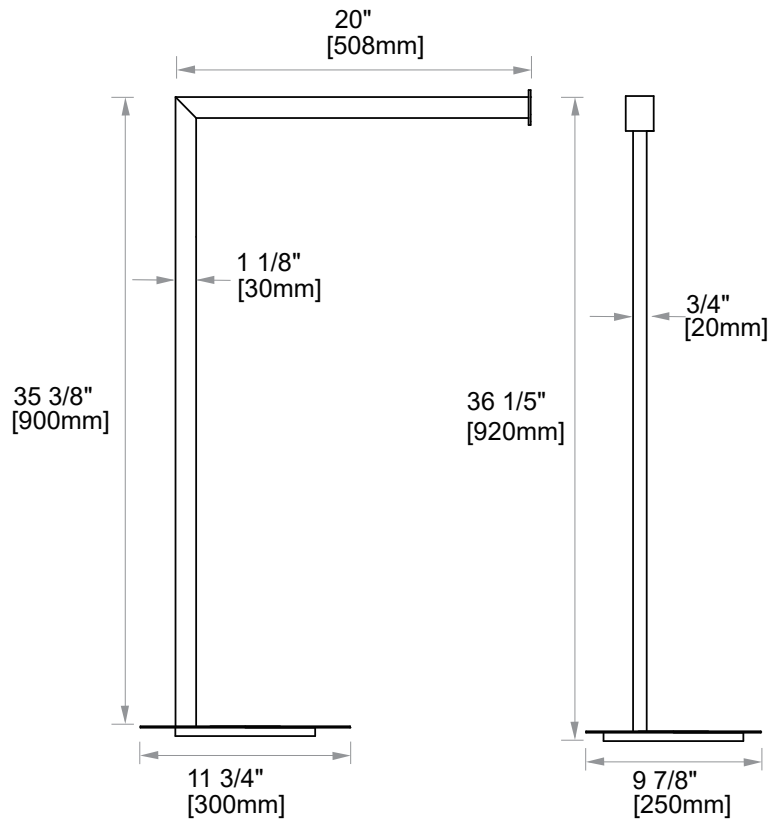

NOTE: Dimensions and specifications are subject to change without notice.