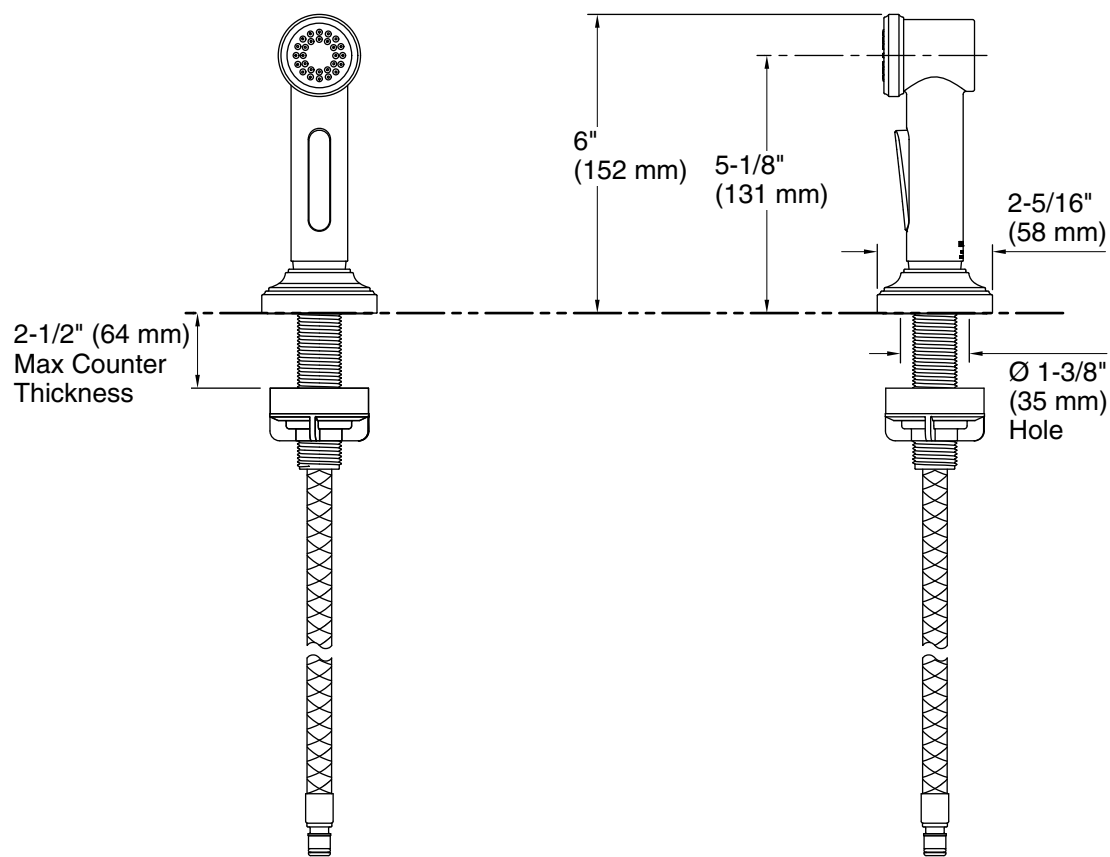

FEATURES

- Solid brass construction for durability and reliability
- Flexible connections and quick connect fitting for easy installation
- Single-function spray
- Easy to clean sprayface resists mineral buildup
- Balljoint technology for ease of movement
- Securely snaps back into escutcheon when not in use
- Easily connects to Quincy deck-mounted bridge faucet
- Complements the Quincy kitchen faucet collection

CODES/STANDARDS APPLICABLE

Specified model meets or exceeds the following:

- ADA
- ASME A112.18.1/CSA B125.1
- IAPMO/cUPC
- Energy Policy Act of 1992
- NSF 61

P25010

SPECIFIED MODEL

Model	Description	Finishes			
P25010-00	Quincy Sidespray	<input type="checkbox"/> CP Polished Chrome	<input type="checkbox"/> AD Nickel Silver	<input type="checkbox"/> AG Brushed Nickel	<input type="checkbox"/> ULB Unlacquered Brass