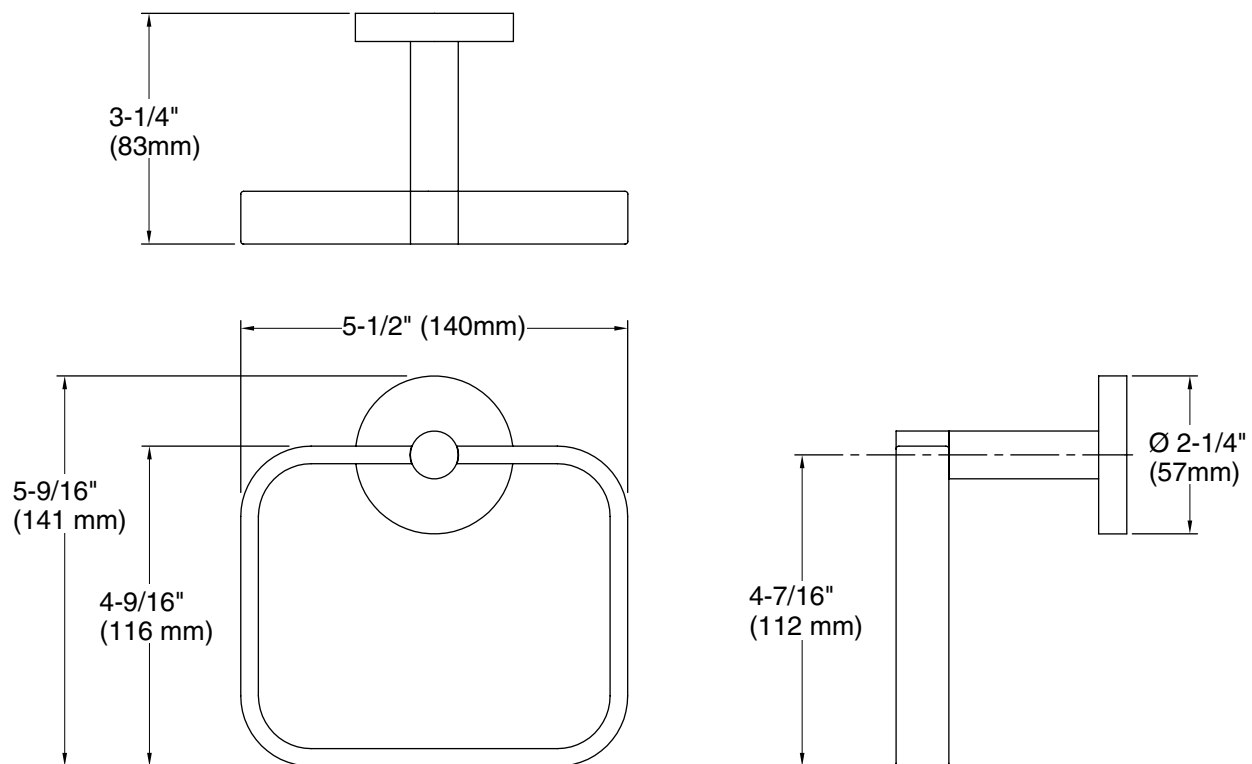

FEATURES

- Solid metal construction for durability and reliability
- Pivot mechanism allows 360 degrees rotation
- Complements the One collection

SPECIFIED MODEL

Model	Description	Finishes		
P34410-00	One Towel Ring	<input type="checkbox"/> CP Polished Chrome	<input type="checkbox"/> AD Nickel Silver	<input type="checkbox"/> AG Brushed Nickel
		<input type="checkbox"/> GN Gunmetal	<input type="checkbox"/> ULB Unlacquered Brass	* <input type="checkbox"/> BL Matte Black