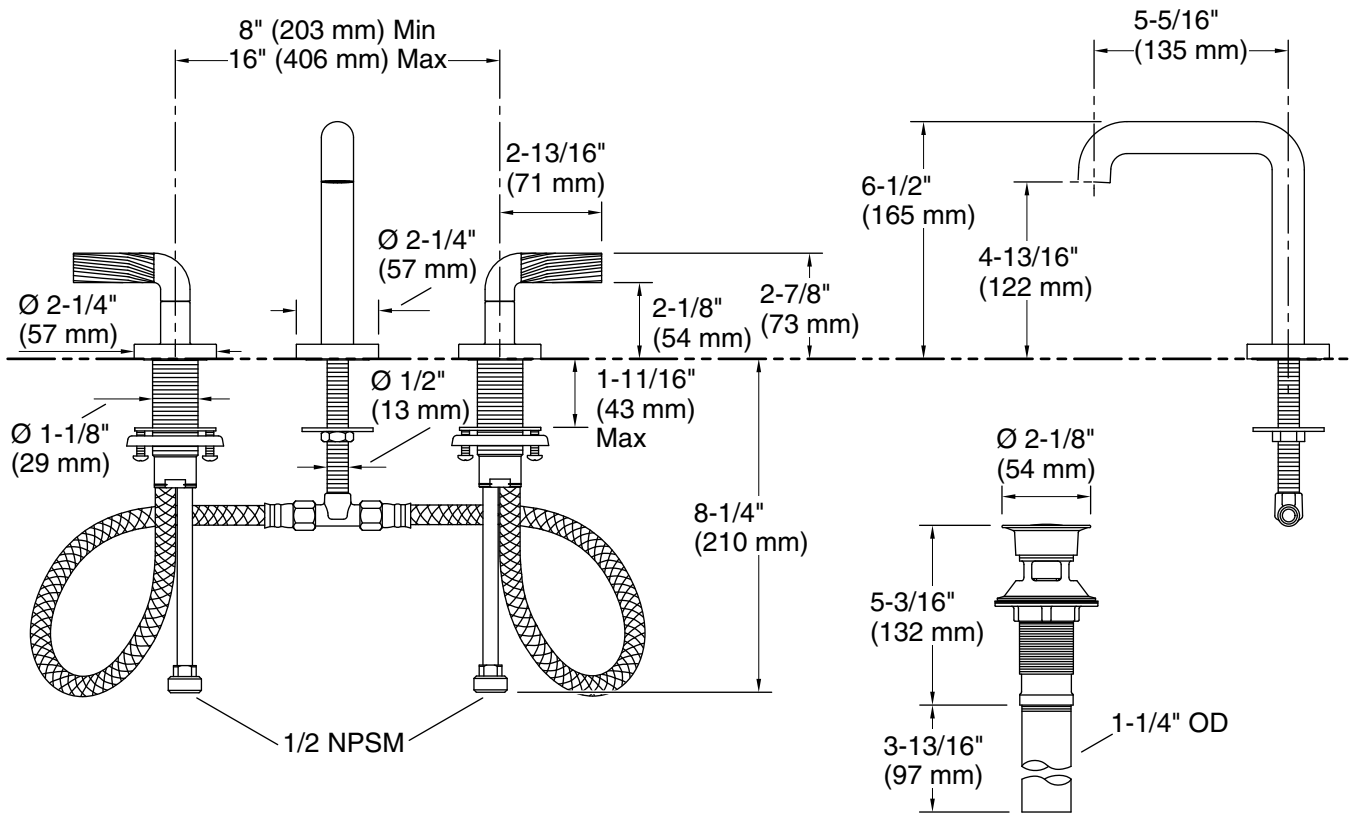

KALLISTA®

One™ by KALLISTA
Sink faucet, tall spout, Armory decorative handles
P40876-BL

Features

- Sleek contemporary design
- Solid metal construction for durability and reliability
- Widespread sink faucet for 8" (203 mm) - 16" (406 mm) centers
- Spout reach is 5-5/16" (135 mm)
- Laminar flow
- Includes soft-touch drain
- 1.2 gpm (4.5 lpm) maximum flow rate

Technical Information

All product dimensions are nominal.

Faucet:

Flow rate: 1.2 gal/min (4.5 l/min)

Pressure: 60 psi (4.1 bar)

Drain included: Yes

Drain with overflow: Yes

Spout:

Spout reach: 5-5/16" (135 mm)

Notes

Install this product according to the installation instructions.

ADA, OBC, CSA B651 compliant when installed to the specific requirements of these regulations.

1-888-4-KALLISTA (1-888-452-5547)