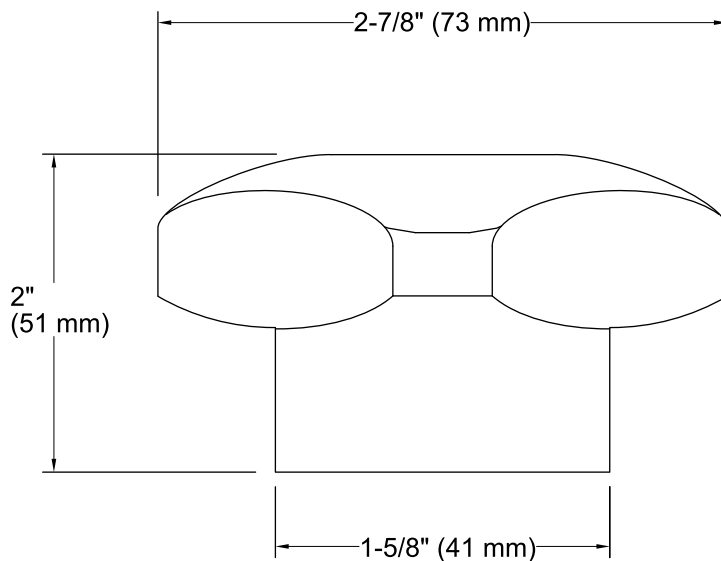

### Available Colors/Finishes

*Color tiles intended for reference only.*

Color	Code	Description
-------	------	-------------

	CP	Polished Chrome
--	----	-----------------

**Technical Information**

All product dimensions are nominal.