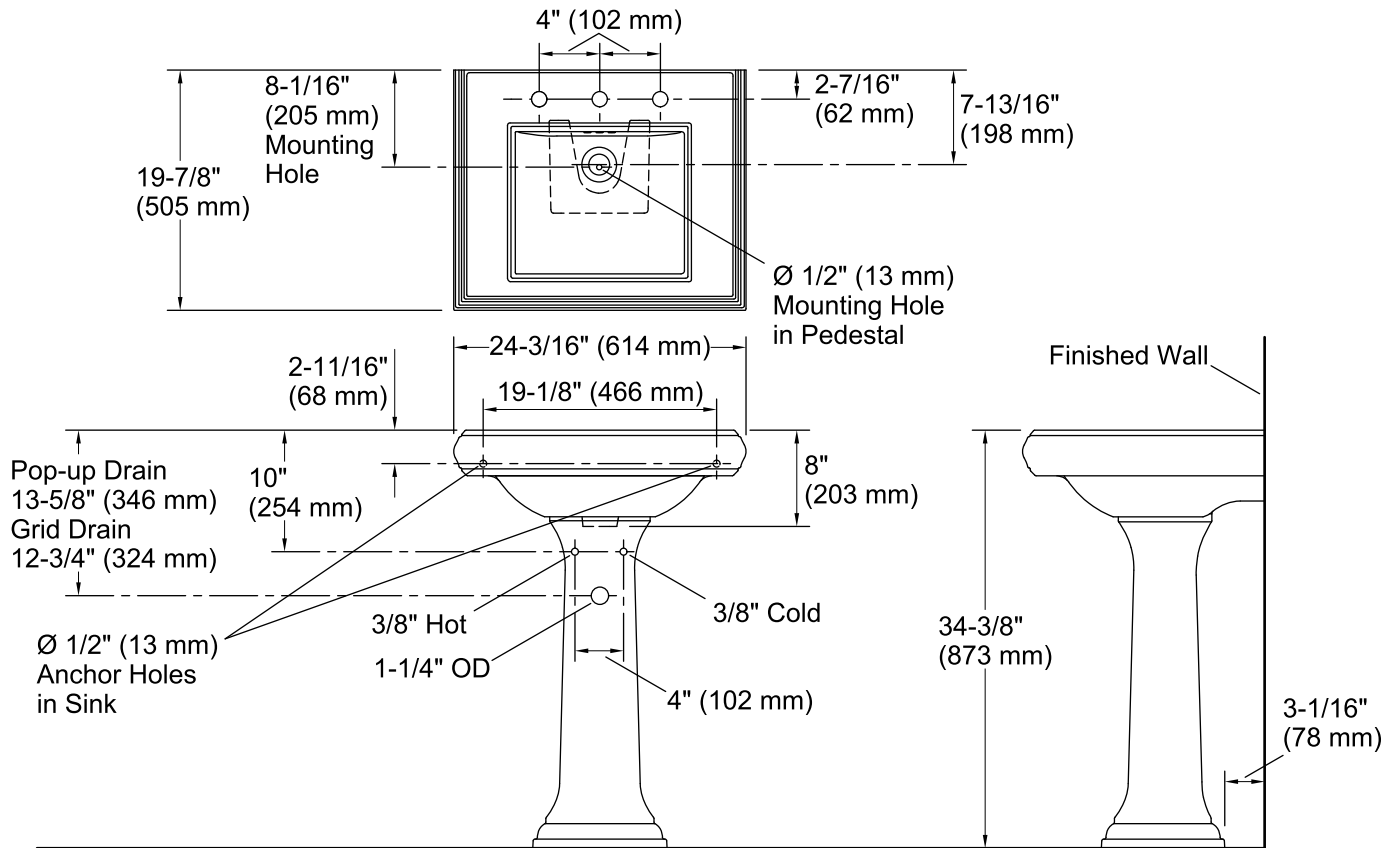

### Technical Information

All product dimensions are nominal.

Bowl configuration:	Single
Installation:	Pedestal
Bowl area (Only):	Length: 15" (381 mm) Width: 13" (330 mm) Water depth: 4-1/2" (114 mm)
Number of deck holes:	3
Faucet hole spacing:	8" (203 mm)
Faucet hole(s):	1-3/8" (35 mm)
Drain hole:	1-3/4" (44 mm)