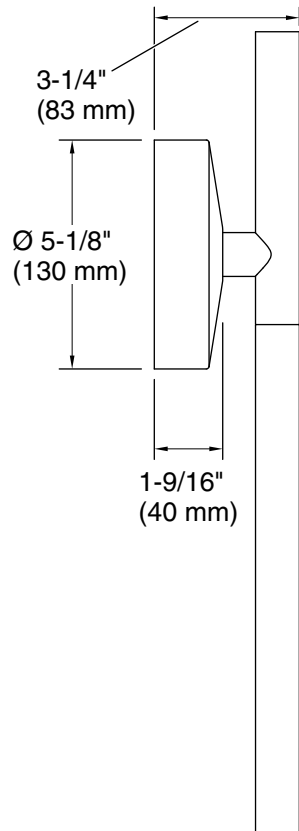

Required Electrical Service

One circuit required.

Lights: 120 V, 60 Hz

Technical Information

All product dimensions are nominal.

Material: Steel, Aluminum, Glass

Number of Lights: 1

Lighting Type: Integrated LED

Number of Shades: 2

Shade Type: Glass - frosted

Electrical component rating: LED: 60 Hz, 10 W, 500 Lumens, 3000K