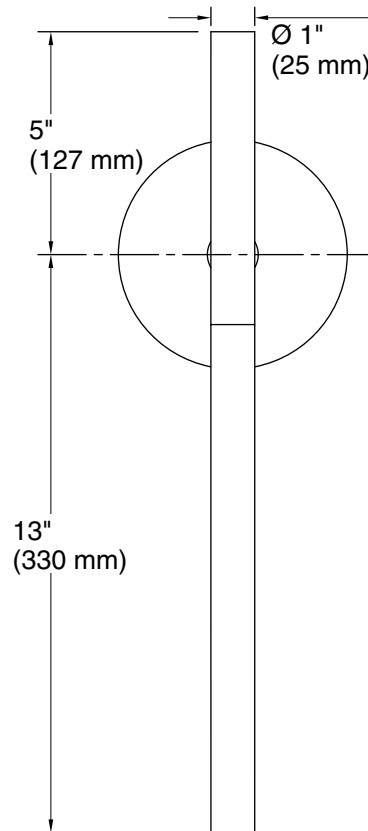

Required Electrical Service

One circuit required.

Lights: 120 V, 60 Hz

Technical Information

All product dimensions are nominal.

Material: Steel, Aluminum, Glass

Number of Lights: 1

Lighting Type: Integrated LED

Number of Shades: 2

Shade Type: Glass - frosted

Electrical component rating: LED: 60 Hz, 10 W, 500 Lumens, 3000K