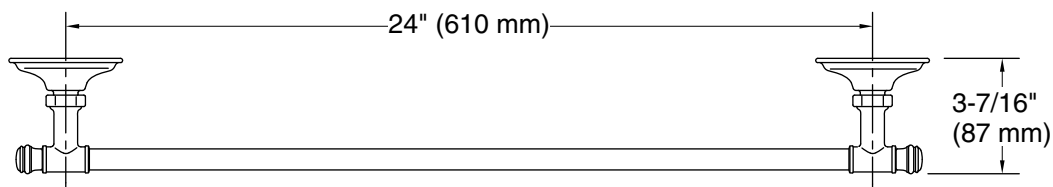

Features

- 24" (610 mm) bar.
- Coordinates with transitional-style KOHLER® faucets and showering components.

Material

- Premium metal construction for durability and reliability.
- KOHLER finishes resist corrosion and tarnishing.

Color	Code	Description
-------	------	-------------

CP Polished Chrome

BN Vibrant® Brushed Nickel

2BZ Oil-Rubbed Bronze

Technical Information

All product dimensions are nominal.

Installation Type: Wall-mount