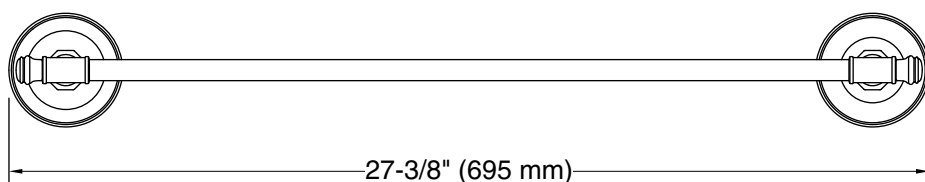

Features

- 24" (610 mm) bar.
- Coordinates with transitional-style KOHLER® faucets and showering components.

Material

- Premium metal construction for durability and reliability.
- KOHLER finishes resist corrosion and tarnishing.

Color	Code	Description
-------	------	-------------

CP Polished Chrome

BN Vibrant® Brushed Nickel

2BZ Oil-Rubbed Bronze

Technical Information

All product dimensions are nominal.

Installation Type: Wall-mount

Material: Zinc, Stainless Steel

Notes

Install this product according to the installation instructions.

CAUTION: Risk of personal injury. Do not install these products in any area where they are likely to be used inadvertently as a grab bar or support bar. These products are not designed or intended for use as a grab bar or support bar.