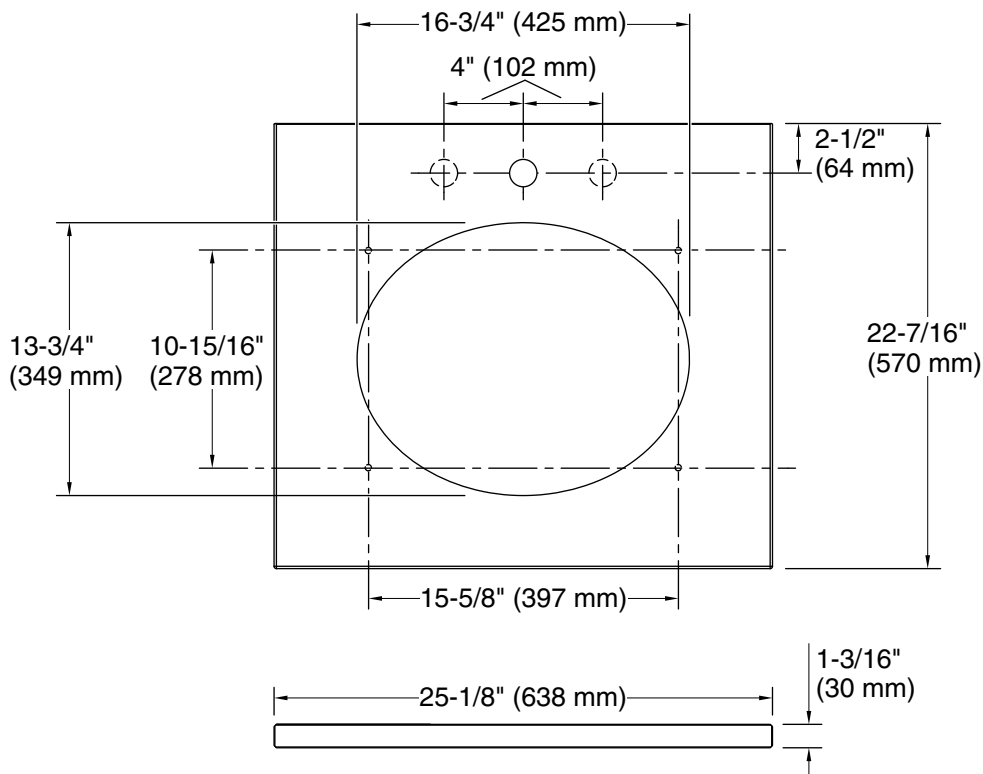

Material

- Silestone® quartz.
- Silestone® quartz.

Installation

- Vanity top.
- Single faucet hole with pilot holes for optional 8" (203 mm) widespread faucet configuration.

Recommended Products/Accessories

Color	Code	Description
	ESR	ET Serena
	EMQ	ET Marquina
	EST	ET Statuario
	MMW	Miami White
	IBZ	

Technical Information

All product dimensions are nominal.

Installation: Vanity top/ITB

Number of deck holes: 1