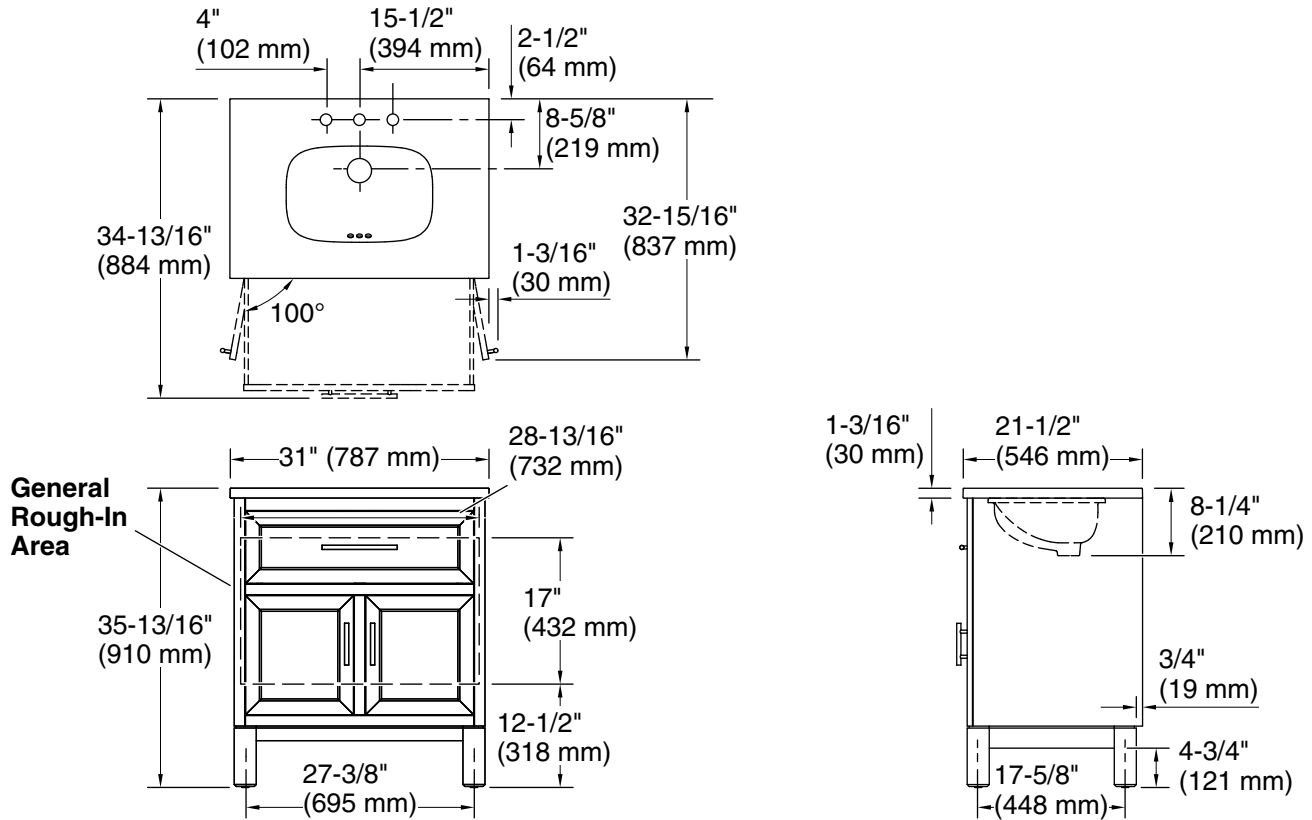

Features

- Set includes cabinet, precut quartz vanity top, sink, cabinet hardware
- Vanity top has 8" (203 mm) widespread faucet holes; requires deck-mount faucet (sold separately)
- Three-way adjustable slow-close door hinges for easy cabinet access
- Dovetail joint drawer construction
- Soft-close drawers and doors prevent slamming

Color	Code	Description
-------	------	-------------

	0	White
	1WT	Mohair Grey

Technical Information

All product dimensions are nominal.

Notes

Install this product according to the installation instructions.