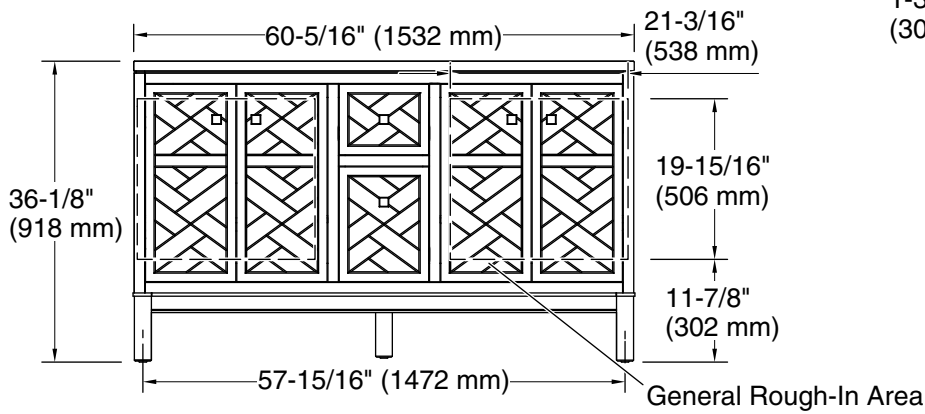

Technical Information

All product dimensions are nominal.

Notes

Install this product according to the installation instructions.