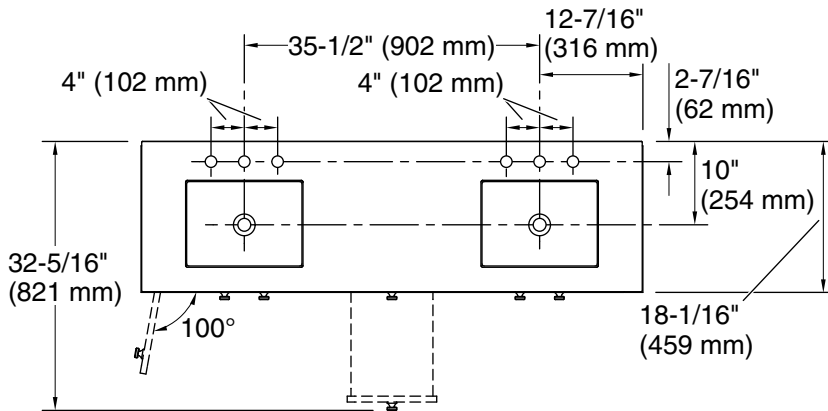

Waste Pipe Location Information