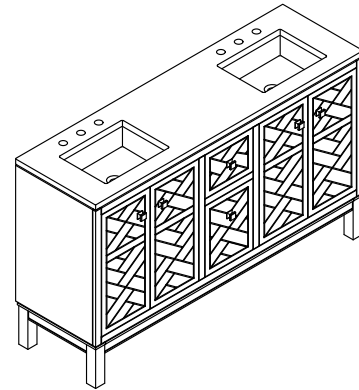

Features

- Set includes cabinet, precut quartz vanity top, sinks, legs, and hardware in standard finish.
- Two full-extension 12¾" (325 mm) drawers with soft-close side-mount slides.
- Two 18" (457 mm) cabinet interior spaces provide ample storage.
- Three-way adjustable soft-close door hinges with 100° opening capability for easy cabinet access.
- Finish-matched cabinet interior offers generous clearance for plumbing.
- Quartz vanity top adds beauty and long-lasting durability.
- Customize your storage with optional accessories such as floor liners, drawer organizers, and perfectly sized containers (sold separately).
- Coordinates with K-33534 upgraded hardware finishes, K-25818 quartz backsplash, and K-25819 quartz side splash (sold separately)

Material

- Solid wood and moisture-resistant MDF.
- Painted exterior.

Installation

- Easy installation – no special tools required.
- Separate vanity top makes for simplified installation.

Recommended Products/Accessories

K-25818 4" x 60" quartz backsplash
K-33585
K-33586
K-33587
K-33588
K-27933
K-27937

Optional Products/Accessories

K-25819 4" x 18" quartz side splash
K-33533-ASB 28" x 24" wall cabinet
K-33534 cabinet knob