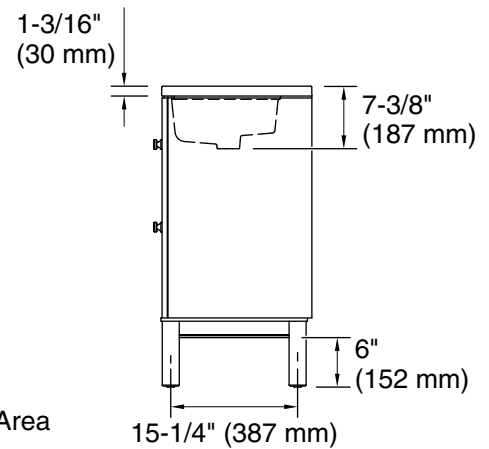

Technical Information

All product dimensions are nominal.

Notes

Install this product according to the installation instructions.