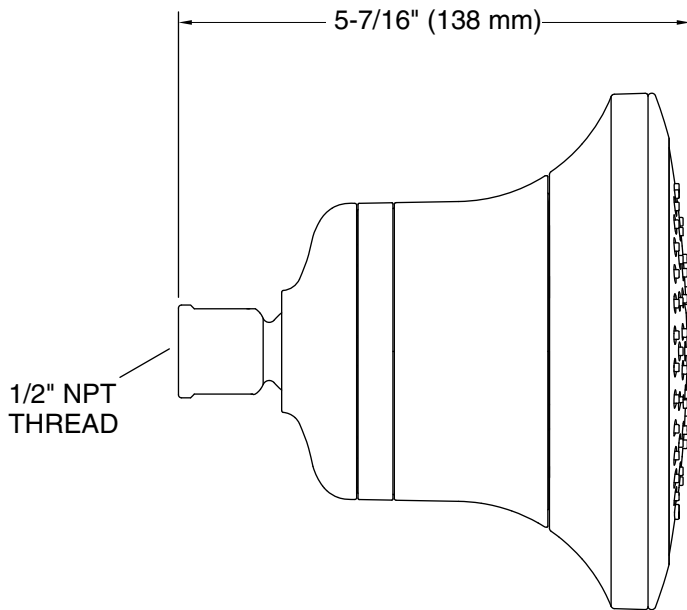

Features

- Single-function showerhead with 5-1/2" (140 mm) diameter sprayface
- Five-layer filtration system reduces scale buildup in your shower and includes an activated charcoal filter to reduce impurities such as chlorine and heavy metals
- Recommend replacing filter every six months for optimum performance
- Integrated dial tracks suggested filter replacement date
- Filter easily slides out with a 30° turn of the sprayface
- Optimized sprayface minimizes wasteful overspray and increases cleaning and hair-rinsing performance
- Full coverage spray produces an encompassing spray ideal for everyday use
- MasterClean™ sprayface features an easy-to-clean surface that withstands mineral buildup and maximizes spray performance
- 2.5 gpm (9.5 lpm) maximum flow rate at 45 psi (3.1 bar)
- Box includes: Showerhead, one filter, wrench, sealant tape
- K-33632 replacement filters available (sold separately)

Material

- Premium material construction for durability and reliability

Installation

- 1/2 -14 NPT connection
- Shower arm and flange sold separately

Codes/Standards

ASME A112.18.1/CSA B125.1
DOE - Energy Policy Act 1992
IAPMO Certification

Technical Information

All product dimensions are nominal.

Showerhead/Body Spray:

Rated maximum flow: 2.5 gal/min (9.5 l/min)

flow:

Pressure: 45 psi (3.1 bar)

Notes

For use with automatic compensating valves rated at 2.1 gal/min (7.9 l/min) or less.