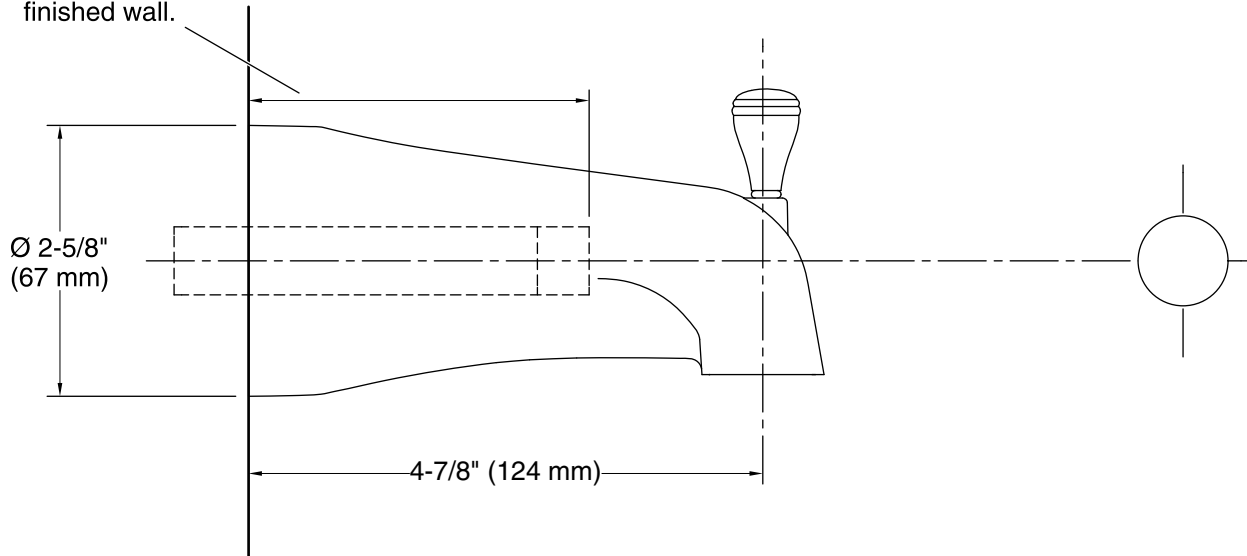

Features

- 4-5/8" diverter bath spout with 1/2" NPT connection.
- Coordinates with Devonshire faucets, accessories, and showering components to complete your bathroom.

Material

- KOHLER finishes resist corrosion and tarnishing.
- Premium Metal Construction.

For threaded spout:

1/2" NPT pipe must extend
4" (102 mm) from the
finished wall.

Technical Information

All product dimensions are nominal.

Notes

Install this product according to the installation guide.