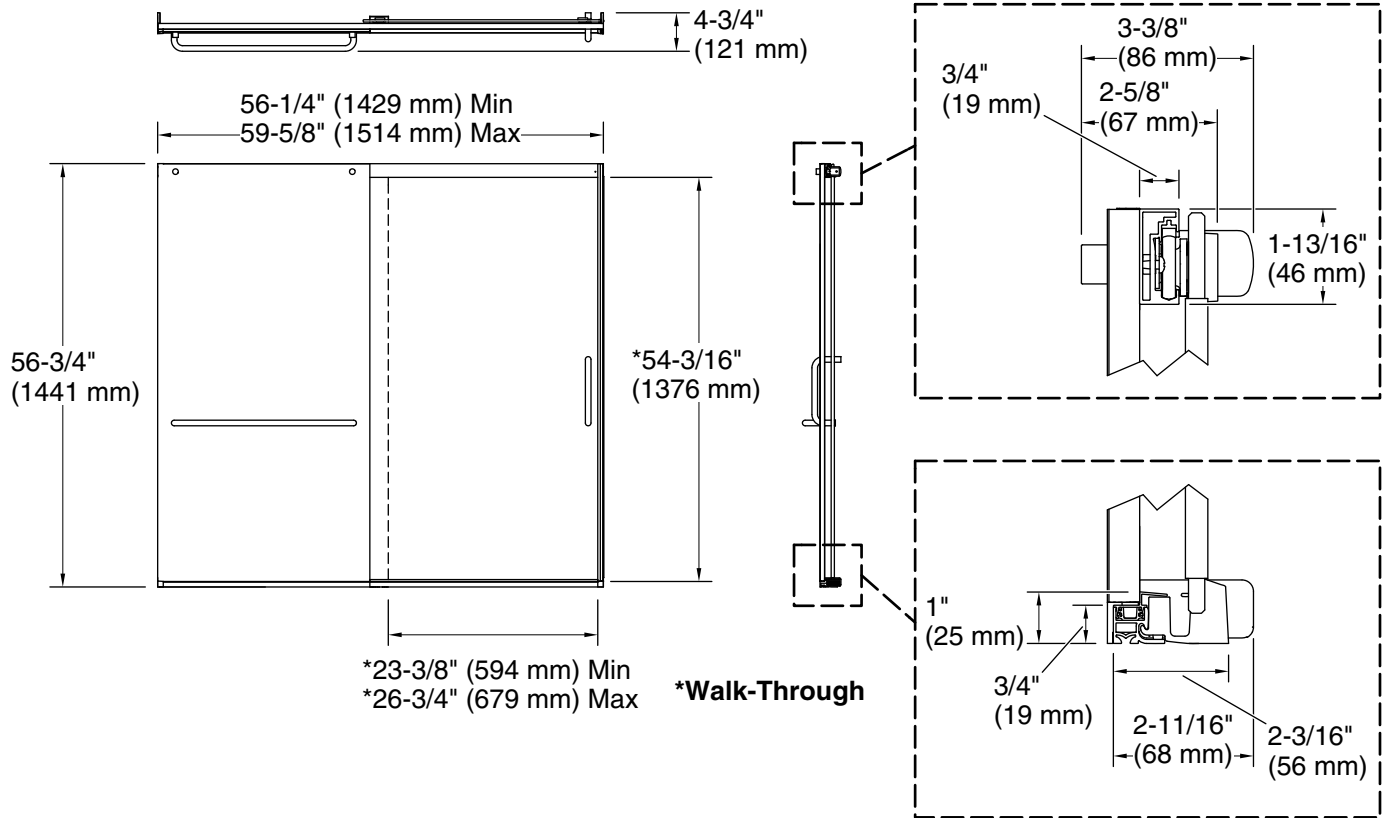

Features

- Frameless design emphasizes glass and creates a sleek, minimalist look.
- Vertical handle with inside knob on moving panel.
- Gently-curved towel bar provides integrated storage on fixed panel.
- Tempered glass ensures maximum safety and durability.
- CleanCoat® technology creates a protective barrier that repels water, prevents dirt and minerals from collecting, and makes it easier to remove hard water spots.
- Smooth, easy-to-clean wall jambs.
- Full-length moving panel seal provides excellent water containment.
- Upgrade to heavy 5/16" (8 mm) thick glass bath door by selecting K-707618-8G81.
- Coordinates with other items in the Elate collection.

Material

- Frameless, 1/4" (6 mm) thick Frosted tempered glass.
- Anodized aluminum prevents rust and corrosion.

Installation

- Fits opening widths 56-1/4" - 59-5/8" (1429 - 1514 mm).
- 3-3/8" (86 mm) width adjustment.
- Out-of-plumb adjustability simplifies installation.
- Door can be installed to open to the left or right to suit your bathroom layout.
- For residential use only.
- Not for use in hospitality.

Color	Code	Description
	SH	Bright Silver
	MX	Matte Nickel
	BL	Matte Black

Available Glass Options

Code	Description
D3	Frosted

Technical Information

All product dimensions are nominal.

Installation type:	For bath installation
Opening Width - Min:	56-1/4" (1429 mm)
Opening Width - Max:	59-5/8" (1514 mm)
Walk-through - Min:	23-3/8" (594 mm)
Walk-through - Max:	26-3/4" (679 mm)
Base-To-Wall Radius - Max:	1/2" (13 mm)
Glass thickness:	1/4" (6 mm)
Glass coating:	CleanCoat®

Notes

Install this product according to the installation instructions.

The vertical opening should be a minimum of 60-1/8" (1527 mm) to allow for installation clearance.