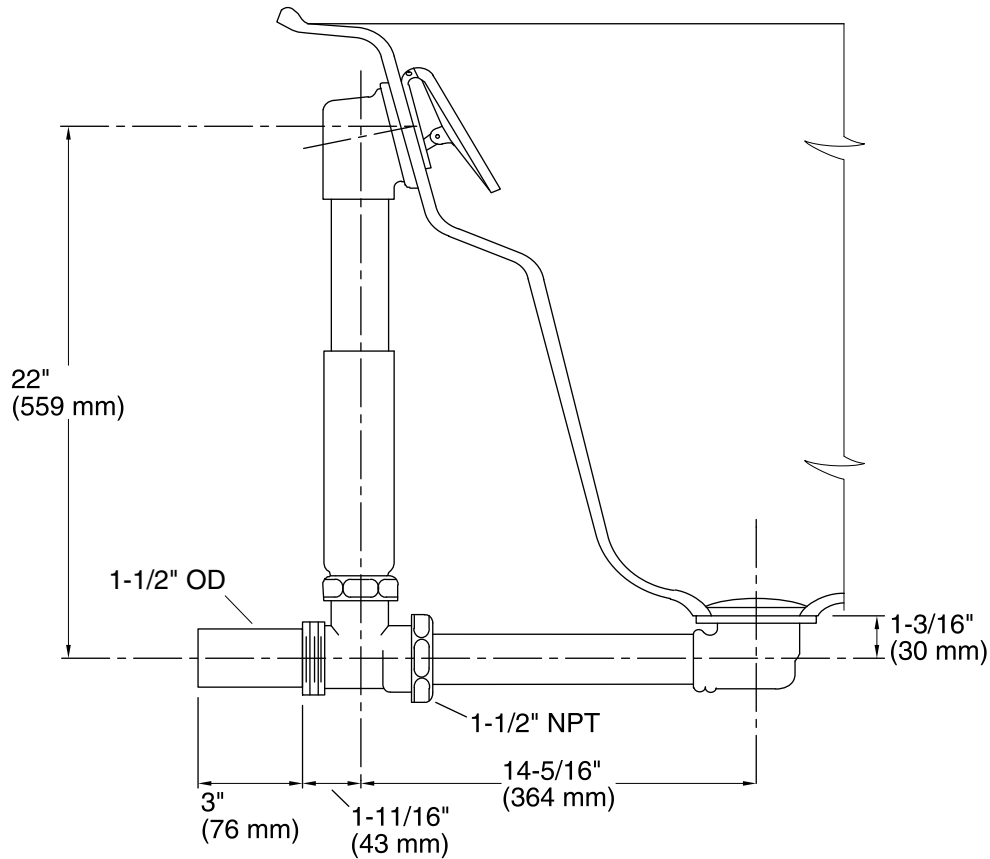

Features

- 17-gauge brass construction.
- Brass tailpiece.
- 1-1/2" NPT connection.
- Supports both above- and through-the-floor installations.
- For use with most Tea-for-Two® 66" x 36" baths, BubbleMassage™ air baths, and whirlpools.

Color	Code	Description
	CP	Polished Chrome
	SN	Vibrant® Polished Nickel
	BN	Vibrant® Brushed Nickel
	BV	Vibrant® Brushed Bronze
	2BZ	Oil-Rubbed Bronze
	TT	Titanium

Technical Information

All product dimensions are nominal.