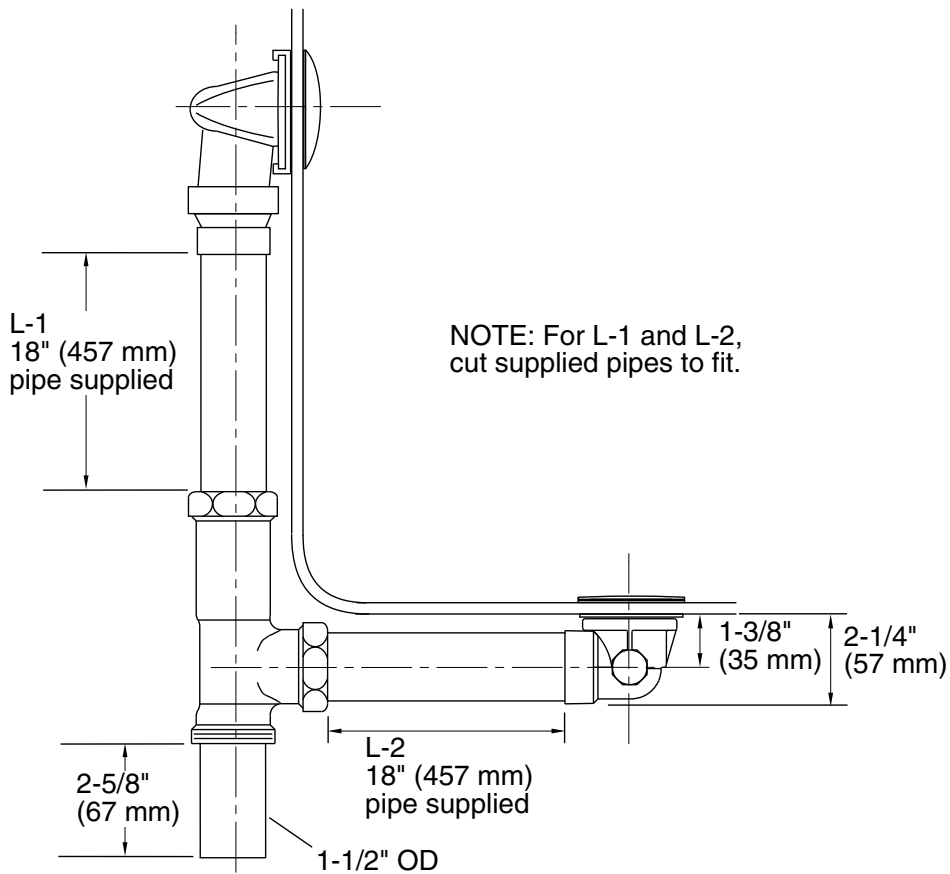

Features

- No internal linkages, reducing the chance of clogs in the overflow pipe.
- Swivel-ball joint construction for easy installation.
- Includes toe-activated closing, and brass tee and pipe.
- For use with Elevance™, Archer™, Underscore®, Rêve™, and Parity™ baths and whirlpools.

Material

- Solid-brass construction for durability and reliability.
- KOHLER finishes resist corrosion and tarnishing.
- Schedule 40 PVC overflow housing.

Installation

- Above- or through-floor installation.

Technical Information

All product dimensions are nominal.