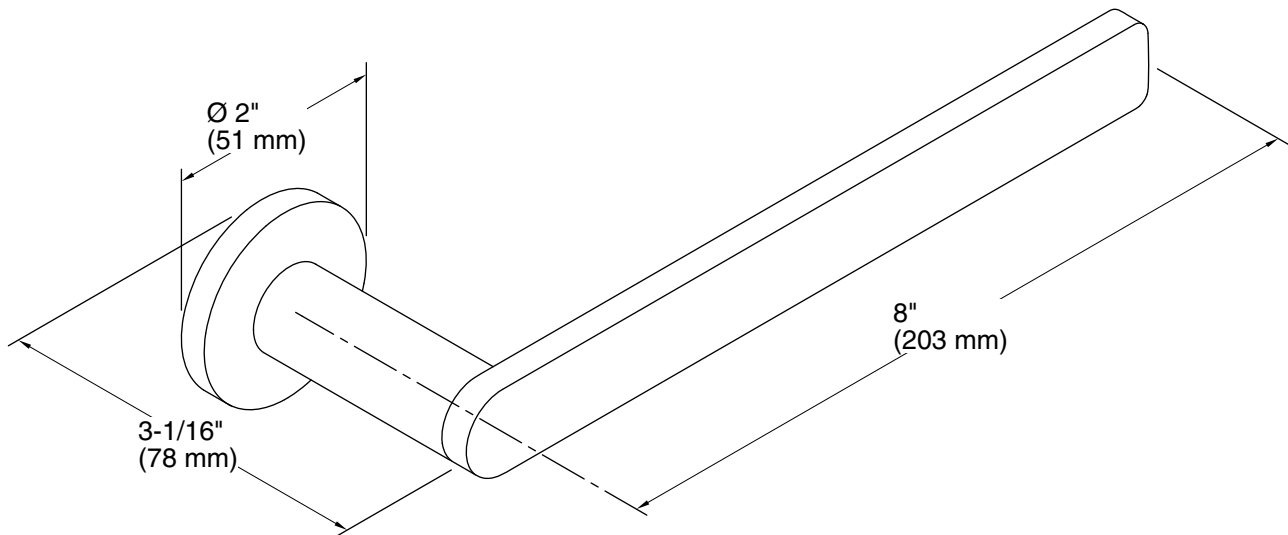

Technical Information

All product dimensions are nominal.

Installation Type: Wall-mount

Material: Zinc, Brass

Notes

Install this product according to the installation guide.