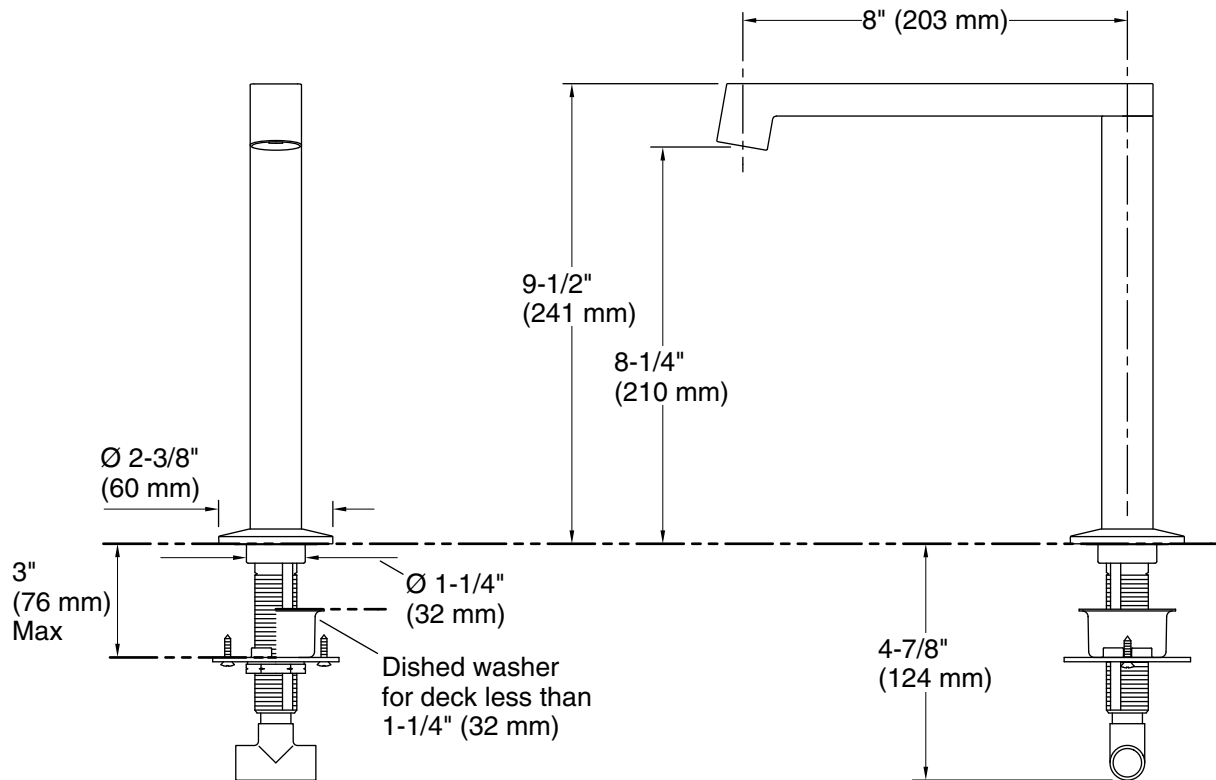

Features

- Nondiverter spout
- 8" (203 mm) spout reach
- For use with Components™ Lever, Oyl, or Industrial faucet handles (sold separately)
- Coordinates with Components faucets, accessories, and showering components to complete your bathroom

Technical Information

All product dimensions are nominal.

Drain included: No

Spout:

Spout reach: 8" (203 mm)

Notes

Install this product according to the installation instructions.

WARNING: Risk of personal injury. Do not install the bath faucet in an area where it may inadvertently be used for support by the bather.