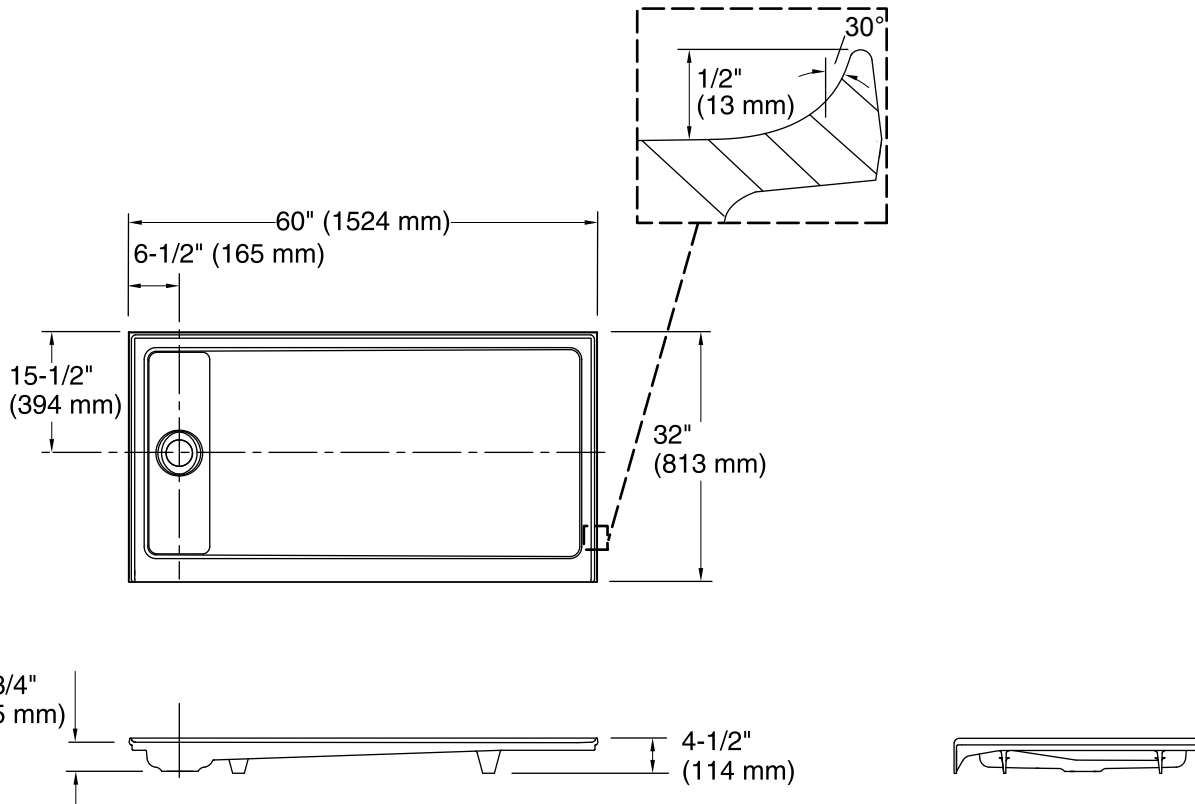

Features

- Safeguard® slip-resistant finish for added safety.
- Single threshold for alcove installation with three tile-in flanges.
- Recessed drain (can be used with K-9155 or K-9156 drain cover).
- Left center drain.
- Ideal size for remodel installations into a 5-foot alcove with a shower door.
- Rim size optimized for water containment and aesthetics.

Color	Code	Description
	0	White
	96	Biscuit
	47	Almond
	NY	Dune
	95	Ice™ Grey
	G9	Sandbar

Technical Information

All product dimensions are nominal.

Installation: Three-wall alcove

Drain location: Left

Weight: 180 lbs (81.6 kg)

Notes

Measure your actual product for rough-in details.

Install this product according to the installation instructions.

The dimensions are applicable for this product only and should not be used to fabricate substitute bases for shower enclosures.