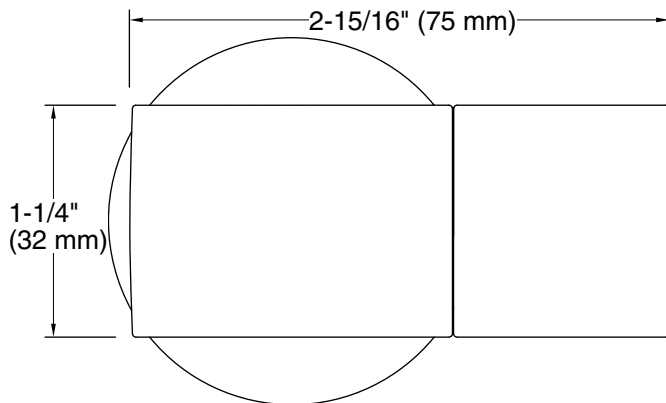

Technical Information

All product dimensions are nominal.

Installation Type: Wall-mount

Material: Brass

Notes

Install this product according to the installation guide.