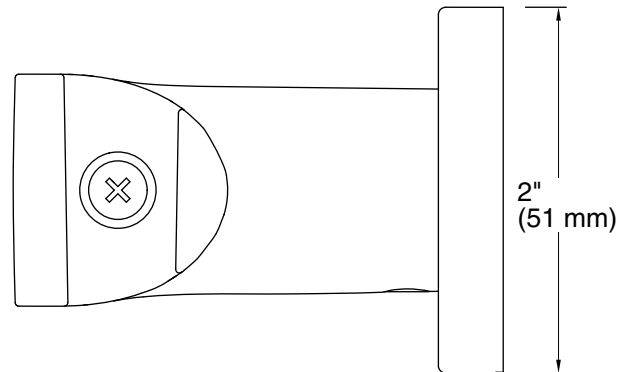

**Exhale®**  
Adjustable Wall Bracket  
**K-98349**

**Features**

- Handshower holder pivots and rotates to position handshower at desired angle
- Ball joint offers smooth, wide-range movement
- Coordinates with other products in the Exhale collection
- Metal construction

### Technical Information

All product dimensions are nominal.

Installation Type: Wall-mount

Material: Brass