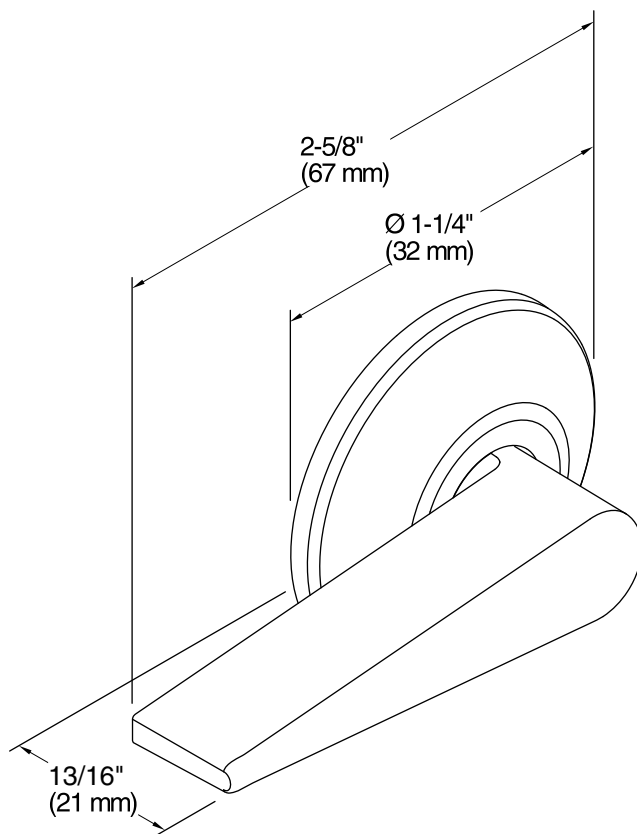

San Souci®
Trip Lever for K-5172
K-9171-L

Features

- Left-hand trip lever.
- Premium metal construction for durability.
- KOHLER finishes resist corrosion and tarnish.
- For use with the K-5172 San Souci toilet.

Technical Information

All product dimensions are nominal.