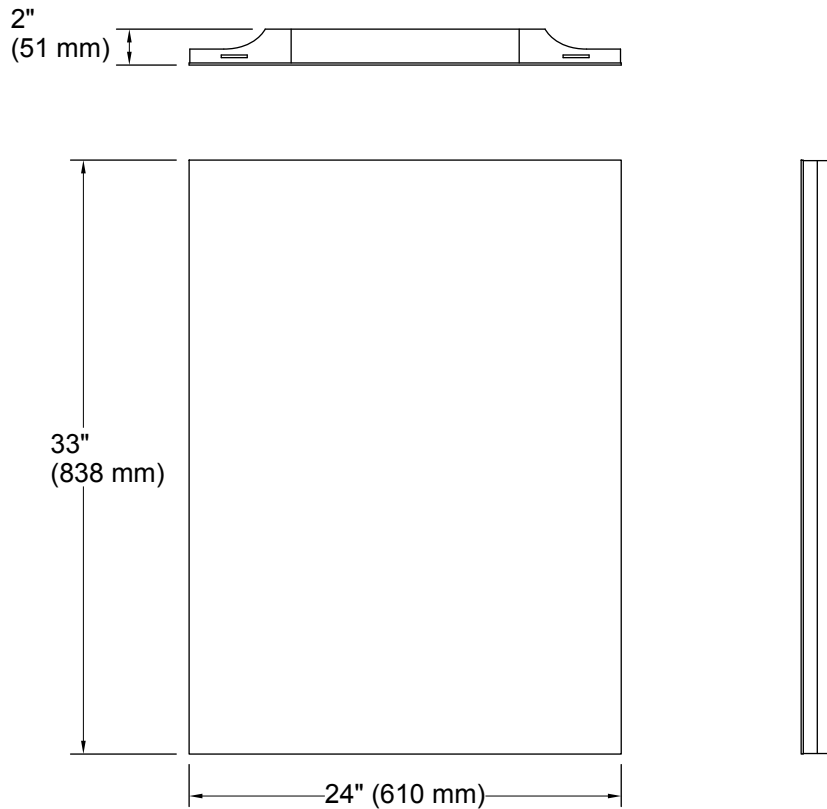

Required Electrical Service

One circuit required, protected with Class A Ground-Fault Circuit-Interrupter (GFCI) or Residual Current Device (RCD).

Lights: 120 V, 15 A, 60 Hz

Technical Information

All product dimensions are nominal.

Mirror type: Wall-mount

Electrical component rating: Lights: 120 V, 0.8 A, 60 Hz

Notes

Install this product according to the installation instructions.

Select the type of fastener based on the wall material. A minimum 20 lb (9.07 kg) load bearing fastener is recommended.

Install the fastener to a stud to avoid possible property and product damage.

A dimmer switch is required. This product is compatible with most residential dimmer switches intended for incandescent and dimmable LED bulbs.