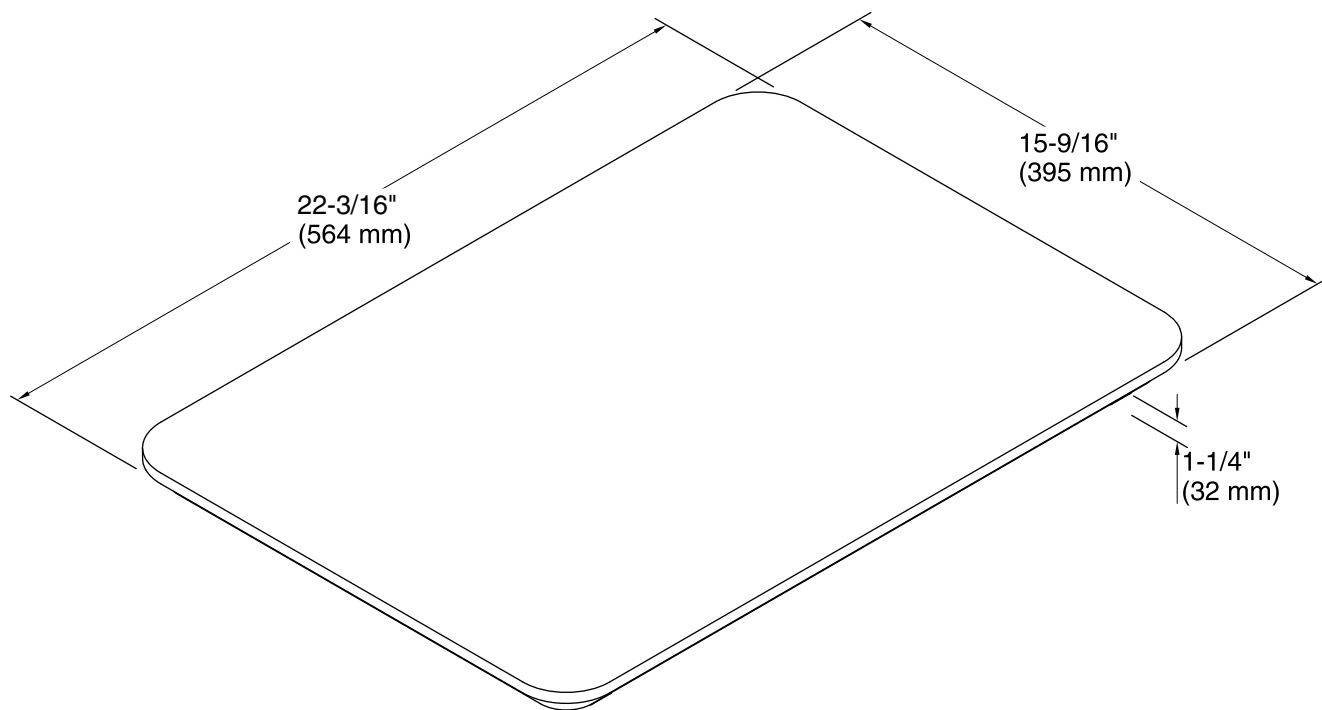

Technical Information

All product dimensions are nominal.