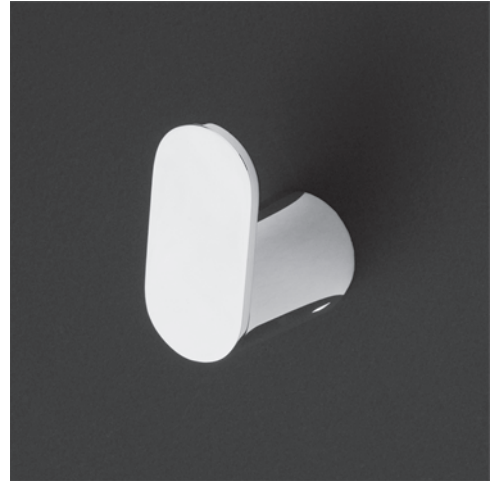

Tre Robe Hook Item #2813

Features:

- Wall-mount robe hook
- Brass construction
- Includes mounting hardware

Finish Options:

CR - Polished Chrome

Product Specifications:

Notes:

Drawings provided herein are meant to give the user an idea of the product and are not made to scale. The size in inches is rounded up to the nearest $1/16''$.