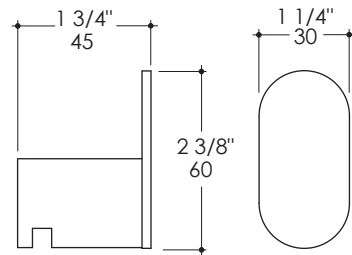

Tre Robe Hook Item #2813

Features:

- Wall-mount robe hook
- Brass construction
- Includes mounting hardware

Finish Options:

CR - Polished Chrome

Product Specifications:

Notes:

Drawings provided herein are meant to give the user an idea of the product and are not made to scale. The size in inches is rounded up to the nearest $1/16''$.