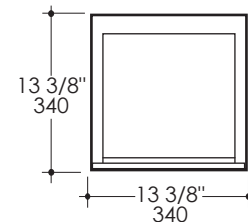

Product Specifications:

Notes:

Drawings provided herein are meant to give the user an idea of the product and are not made to scale. The size in inches is rounded up to the nearest 1/16". Slight variances can often occur with porcelain and woodwork. Therefore, LACAVA will not be held responsible for any cutouts, countertops, or furniture made without the actual product or template from LACAVA. Differences in color, grain, appearance and texture are inherent in all natural woodwork, and should be expected. Variances in these qualities are not deemed manufacturing defects, and will not be accepted as valid reasons to return or exchange any LACAVA woodwork. Plumbing specifications are only a guideline and may need to be altered based on the application.