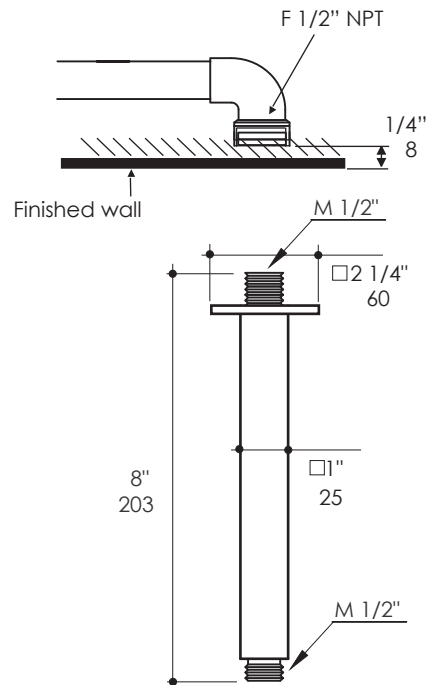

### Features:

- Ceiling-mount shower arm with square flange
- Brass construction
- Shower head sold separately
- Weight: 0.5 lb.

### Recommended Accessories:

- Item #W1076: Tilting square 12" rain shower head
- Item #W1078: Tilting square 16" rain shower head

### Notes:

Drawings provided herein are meant to give the user an idea of the product and are not made to scale. The size in inches is rounded up to the nearest 1/16".

LACAVA is committed to the highest level of customer service. Please feel free to contact us at 1-888-522-2823 (toll free) or by email at [info@lacava.com](mailto:info@lacava.com) for technical assistance or any general inquiries.