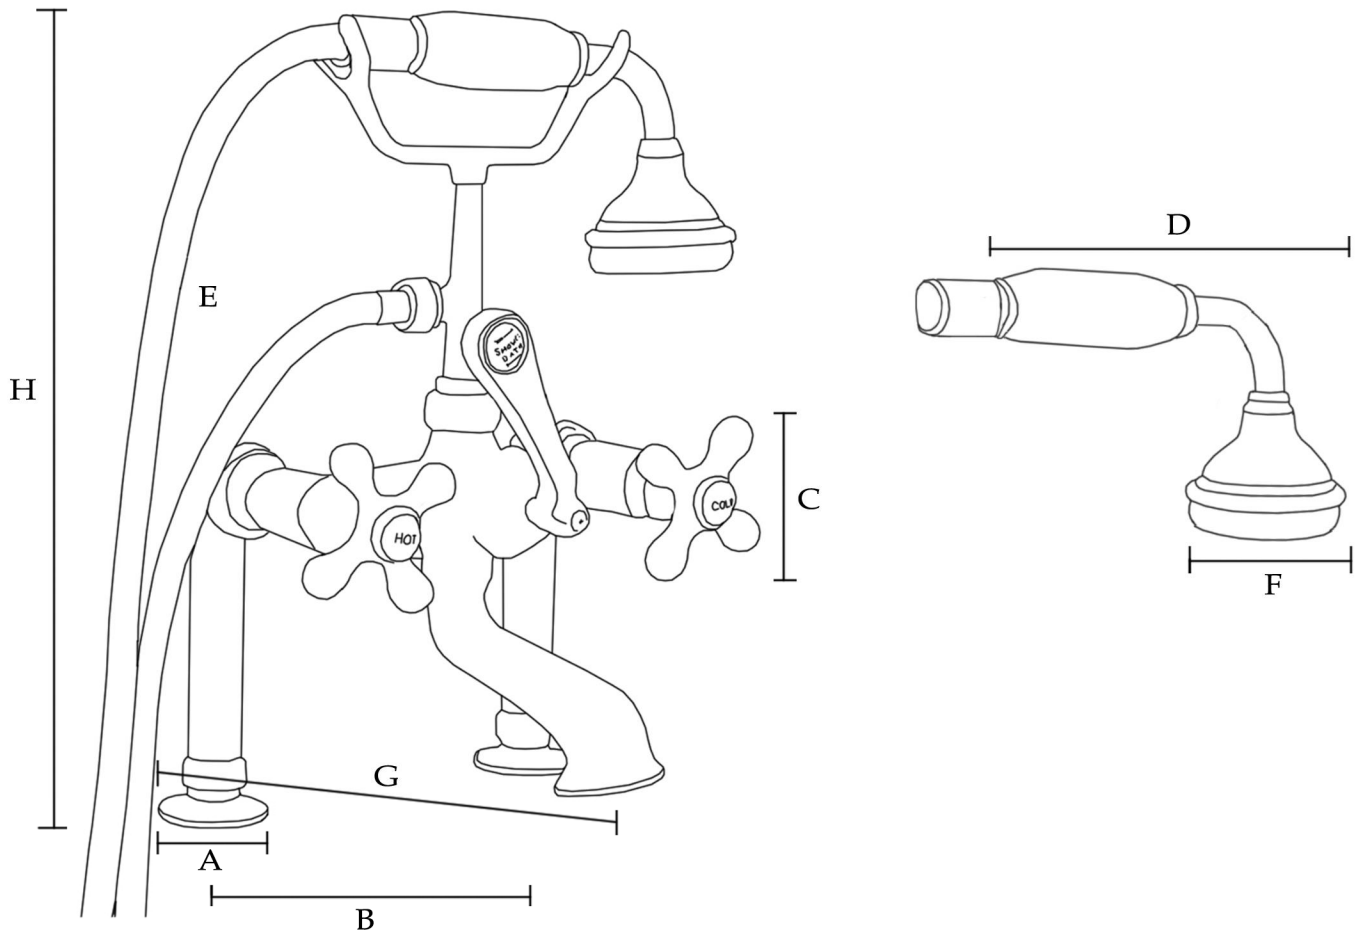

MAIDSTONE

www.MaidstoneSupply.com

Rim Mount Tub Faucet

Part No:121-ETR2-1MC

(A) Base: 2" OD	(D) Hand Shower: 7" L	(G) Spout: 7" Reach
(B) Centers: 7" W	(E) Hose: 59-3/4" L	(H) Total Height: 14" H
(C) Handle: 3-1/4" L	(F) Shower Head: 2-1/2" OD	Flow Rate: 7 gal/min

Note: Rough-in dimensions may vary +/- 1/2" and are subject to change. No responsibility is assumed by Maidstone.