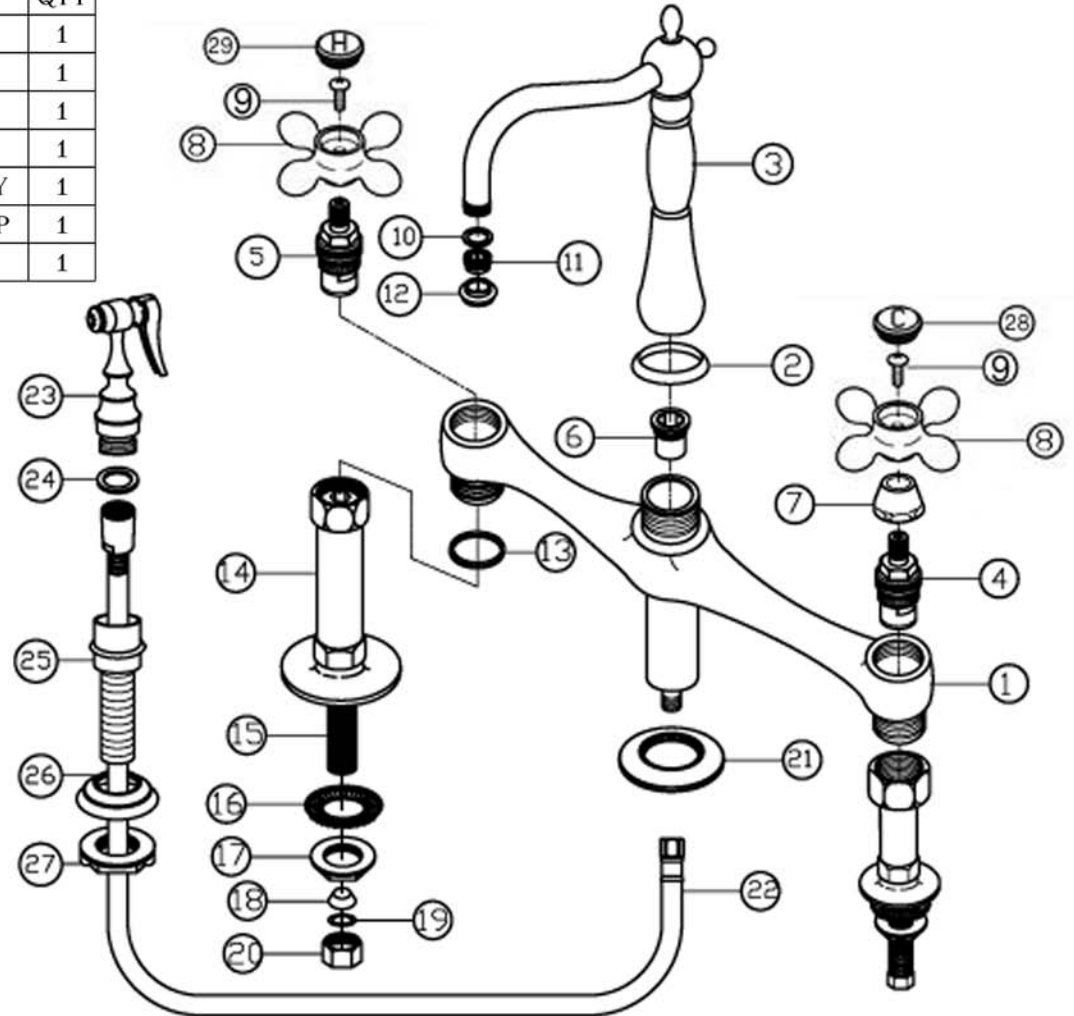

MAIDSTONE

www.MaidstoneSupply.com

Bridge Style Kitchen Faucet

Part No: 144-BRC1-1MC

Unpack and check all the parts, and read the instructions.

PART NO.	DESCRIPTION	QTY	PART NO.	DESCRIPTION	QTY
511MC-01	FAUCET BODY (BOTTOM)	1	511MC-23	SPRAY	1
511MC-02	RING	1	511MC-24	RUBBER WASHER	1
511MC-03	FAUCET BODY (TOP)	1	511MC-25	HOSE GUIDES	1
511MC-04	COLD STEM (BLUE)	1	511MC-26	FLANGE FOR SPRAY	1
511MC-05	HOT STEM (RED)	1	511MC-27	LOCK NUT FOR SPRAY	1
511MC-06	DIVERTER	1	511MC-28	COLD PORCELAIN CAP	1
511MC-07	BELL NUT	2	511MC-29	HOT PORCELAIN CAP	1
511MC-08	HANDLE	2			
511MC-09	SCREW	2			
511MC-10	RUBBER WASHER	2			
511MC-11	AERATORS	1			
511MC-12	SHELL FOR AERATORS	1			
511MC-13	RUBBER WASHER	2			
511MC-14	DECKMOUNTS	2			
511MC-15	SHANK	2			
511MC-16	WAVE WASHER	2			
511MC-17	LOCK NUT	2			
511MC-18	RUBBER WASHER	2			
511MC-19	CONE WASHER	2			
511MC-20	NUT	2			
511MC-21	FLANGE	1			
511MC-22	HOSE	1			