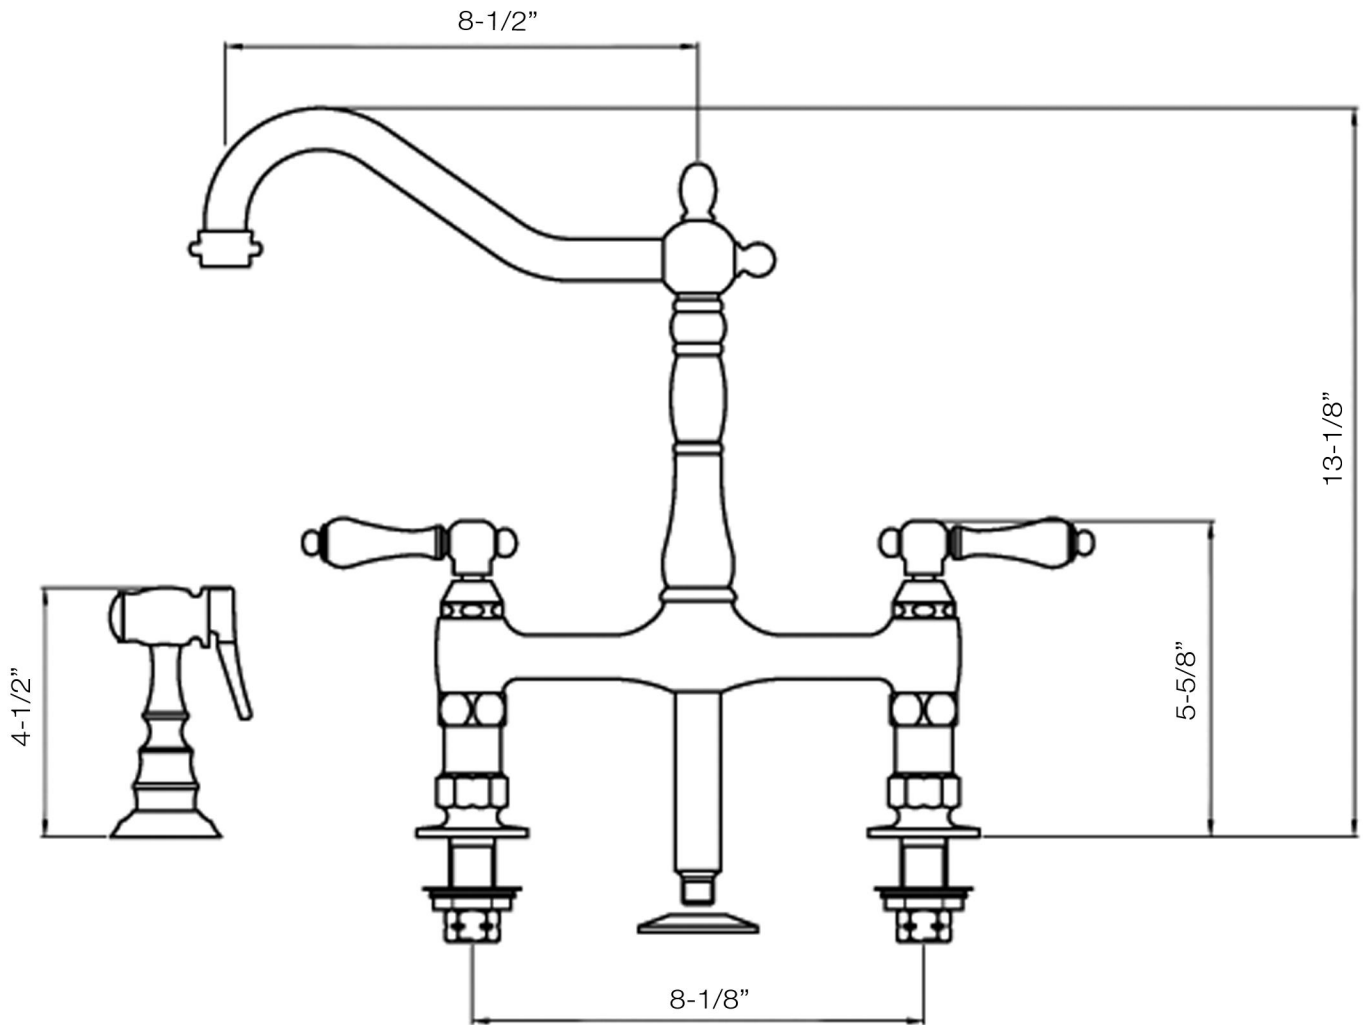

MAIDSTONE

[www.MaidstoneSupply.com](http://www.MaidstoneSupply.com)

Kitchen Sink Faucet - Bridge Style

Part No:144-BRC1-1ML

Contact Maidstone for additional information and specifications. For complete warranty information and a list of dealers visit [www.MaidstoneSupply.com](http://www.MaidstoneSupply.com). All products and specifications are subject to change without notice. Maidstone is not responsible for typographical and/or dimensional errors. Typographical errors are subject to correction.

Note: Rough-in dimensions may vary +/- 1/2" and are subject to change. No responsibility is assumed by Maidstone.