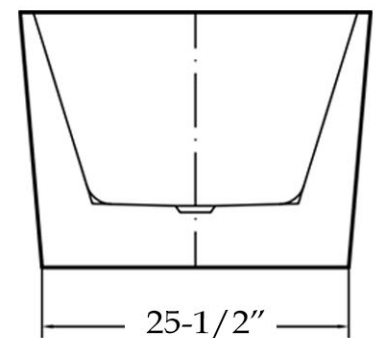

MAIDSTONE

www.MaidstoneSupply.com

Double End Freestanding Tub

Part No: 220AM63

Volume: 58 gal Weight: 88 lbs

Contact Maidstone for additional information and specifications. For complete warranty information and a list of dealers visit www.MaidstoneSupply.com. All products and specifications are subject to change without notice. Maidstone is not responsible for typographical and/or dimensional errors. Typographical errors are subject to correction.

Note: Rough-in dimensions may vary +/- 1/2" and are subject to change. No responsibility is assumed by Maidstone.