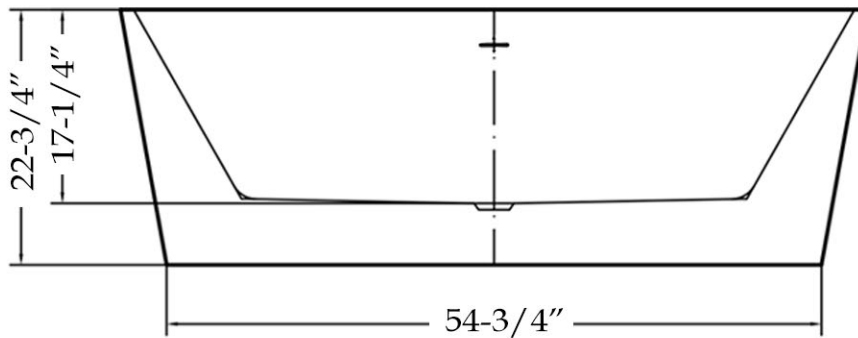

MAIDSTONE

www.MaidstoneSupply.com

Double End Freestanding Tub

Part No: 220AM63

Volume: 58 gal Weight: 88 lbs

Contact Maidstone for additional information and specifications. For complete warranty information and a list of dealers visit www.MaidstoneSupply.com. All products and specifications are subject to change without notice. Maidstone is not responsible for typographical and/or dimensional errors. Typographical errors are subject to correction.

Note: Rough-in dimensions may vary +/- 1/2" and are subject to change. No responsibility is assumed by Maidstone.