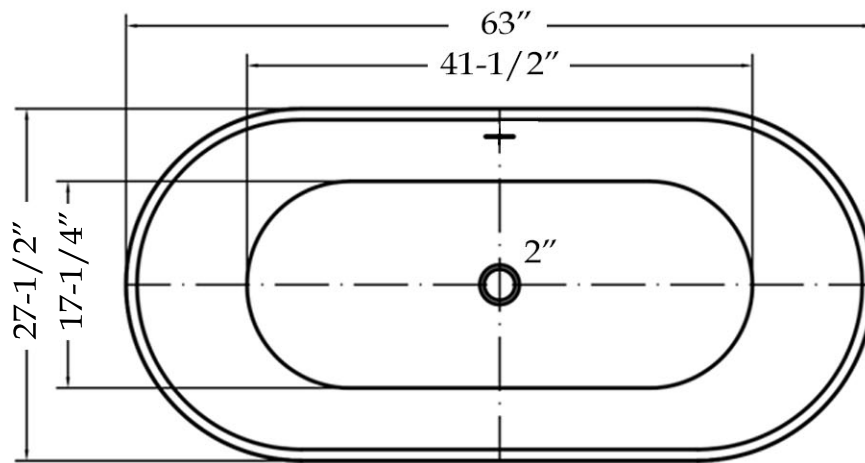

MAIDSTONE

www.MaidstoneSupply.com

Double End Freestanding Tub

Part No: 220AM63

Volume: 58 gal Weight: 88 lbs

Contact Maidstone for additional information and specifications. For complete warranty information and a list of dealers visit www.MaidstoneSupply.com. All products and specifications are subject to change without notice. Maidstone is not responsible for typographical and/or dimensional errors. Typographical errors are subject to correction.

Note: Rough-in dimensions may vary +/- 1/2" and are subject to change. No responsibility is assumed by Maidstone.