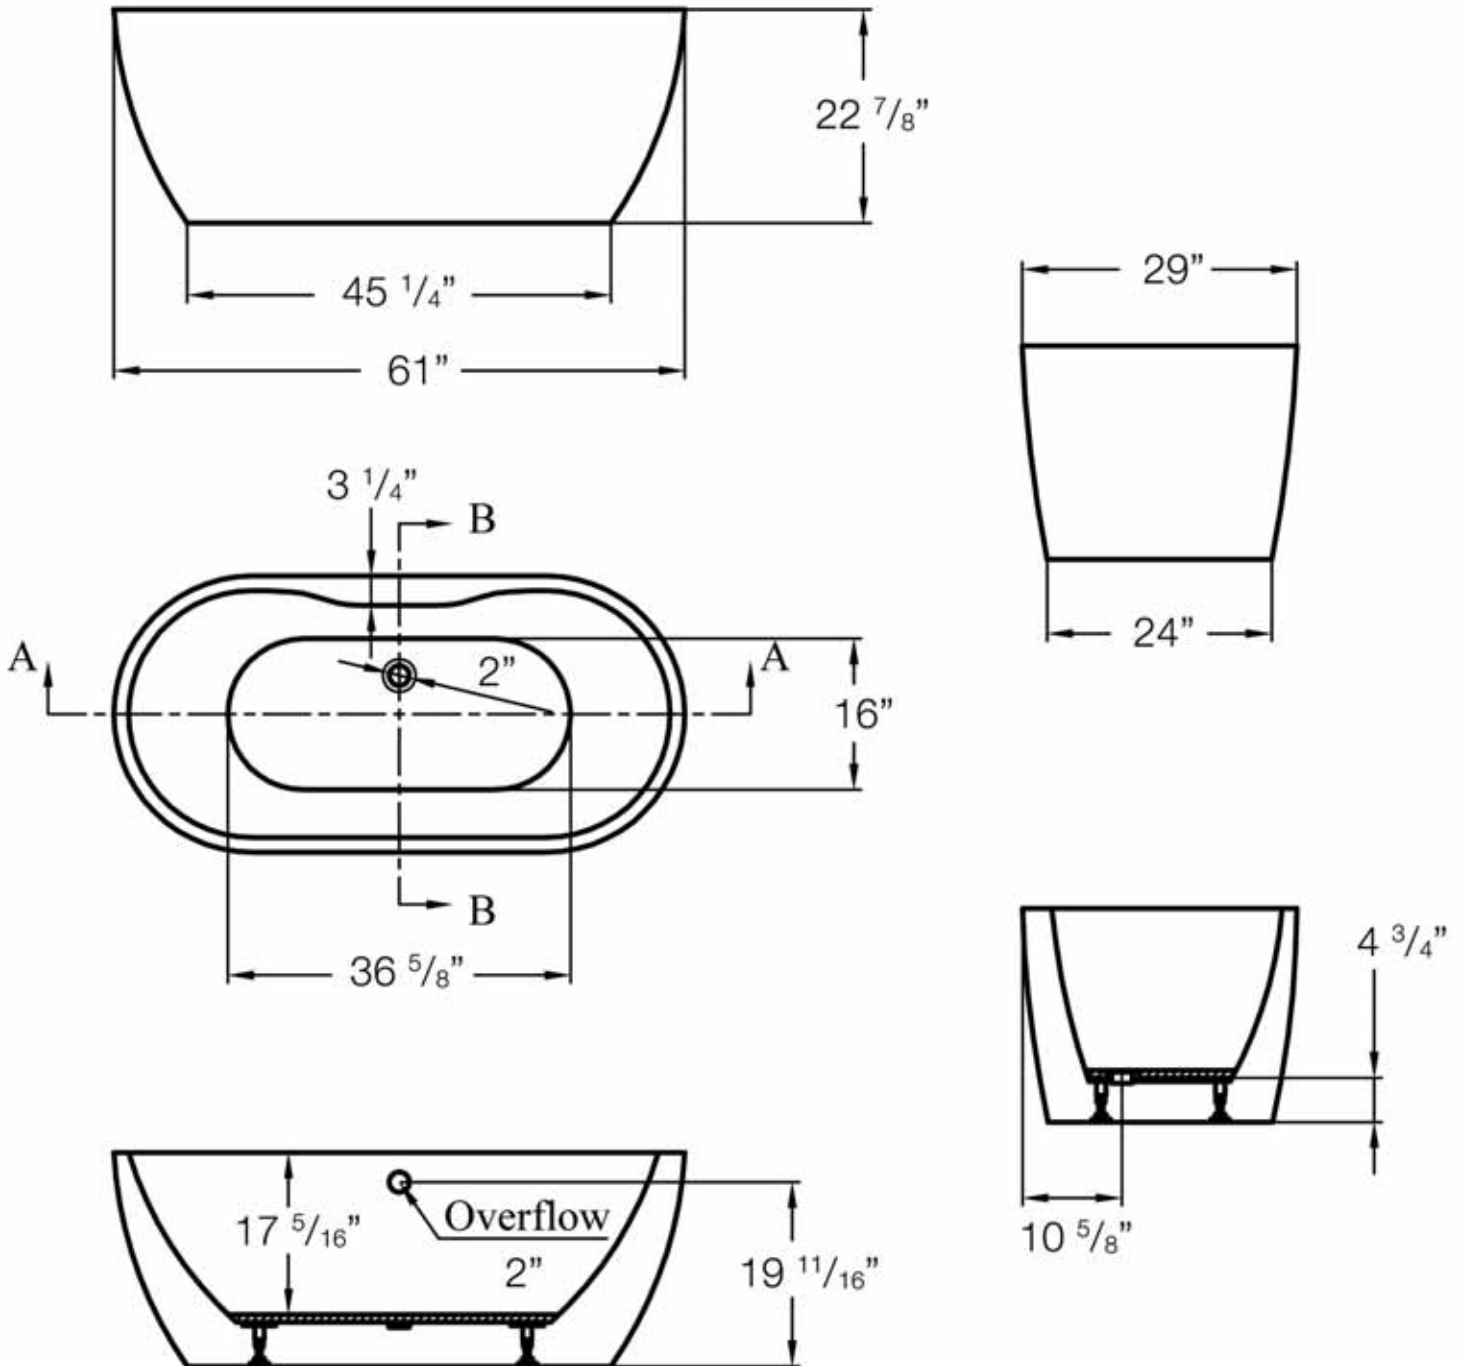

MAIDSTONE

www.MaidstoneSupply.com

Double End Freestanding Tub

Part No: 220MZ-61

Contact Maidstone for additional information and specifications. For complete warranty information and a list of dealers visit www.MaidstoneSupply.com. All products and specifications are subject to change without notice. Maidstone is not responsible for typographical and/or dimensional errors. Typographical errors are subject to correction.

Note: Rough-in dimensions may vary +/- 1/2" and are subject to change. No responsibility is assumed by Maidstone.