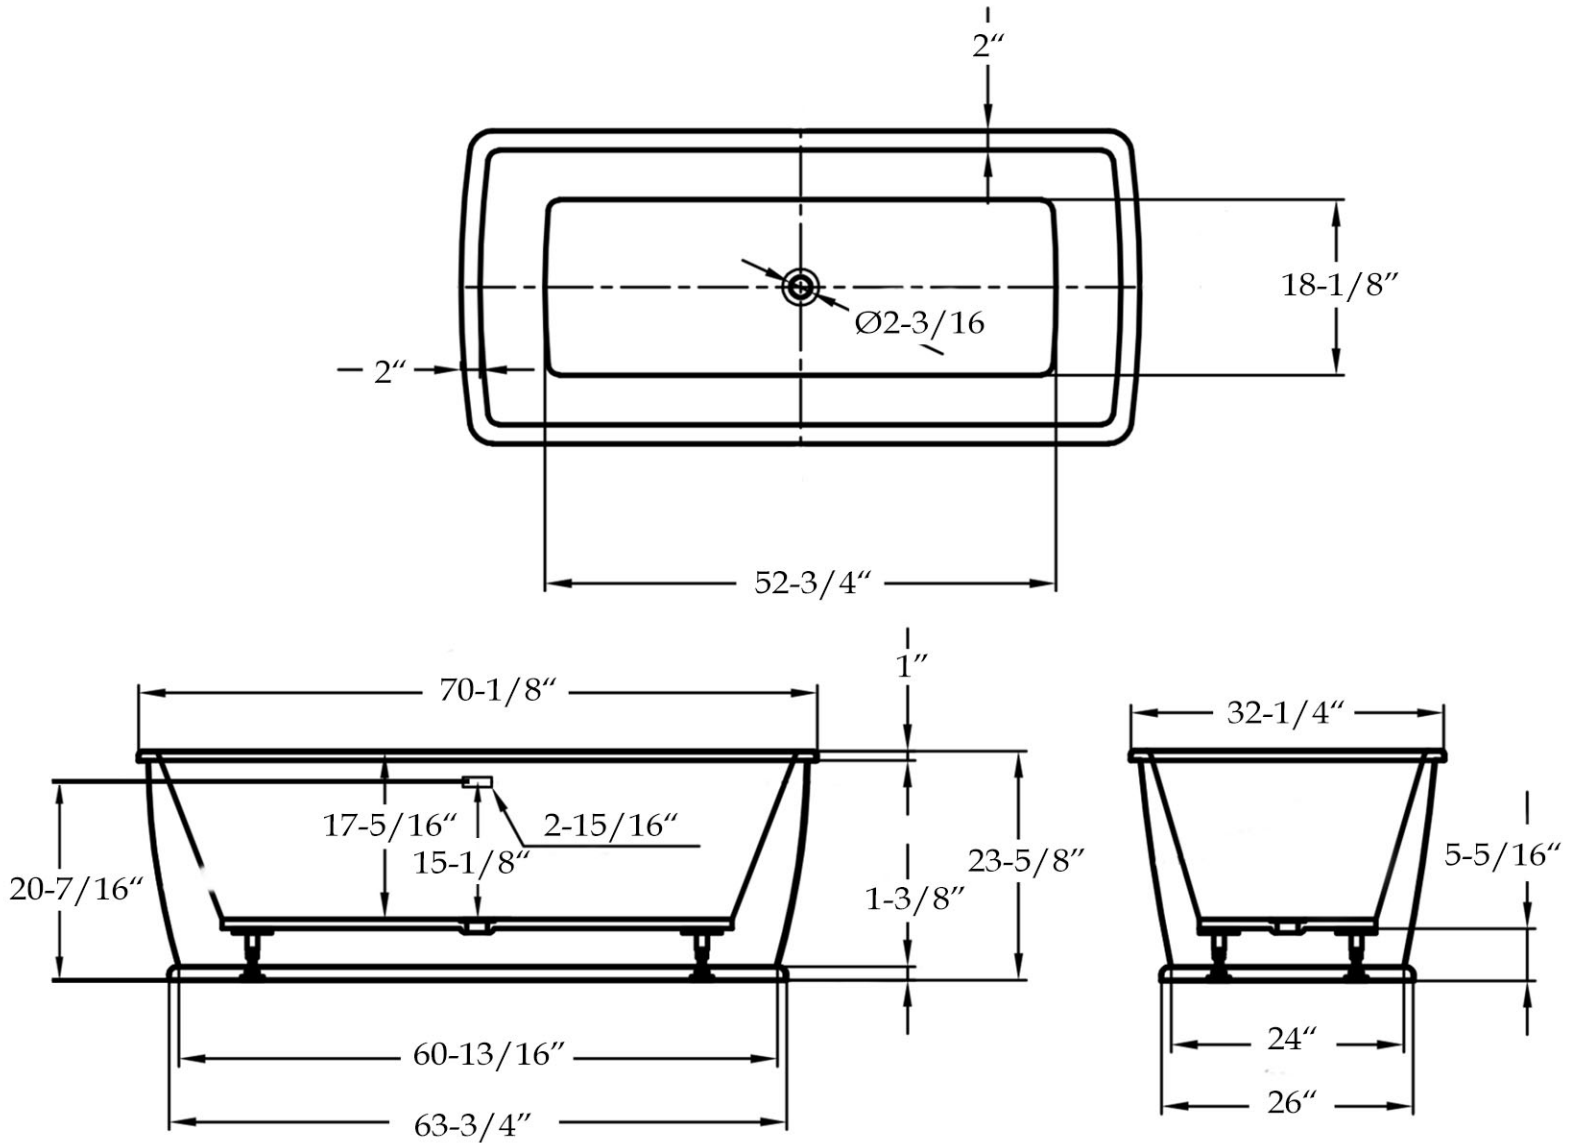

MAIDSTONE

www.MaidstoneSupply.com

Acrylic Contemporary Tub **Part No: 220RK**

Volume: 66

Weight: 90 lbs

Contact Maidstone for additional information and specifications. For complete warranty information and a list of dealers visit www.MaidstoneSupply.com. All products and specifications are subject to change without notice. Maidstone is not responsible for typographical and/or dimensional errors. Typographical errors are subject to correction.

Note: Rough-in dimensions may vary +/- 1/2" and are subject to change. No responsibility is assumed by Maidstone.