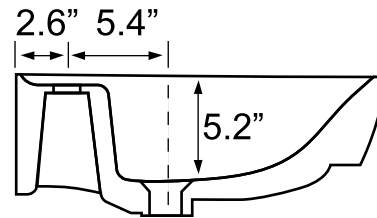

Features

- With overflow.
- Modern design.

Material

- White ceramic bathroom sink.

Installation

- Semi-pedestal installation.

Configurations

- Single Hole.
- Three Hole (8-inch centers).

Nameek's One-Year Limited Warranty

See website for warranty information details.

Technical Information

Bowl type:	Single
Installation:	Semi-Pedestal
Bowl Dimensions:	Depth: 5.2"
	Width: 13.72"
	Length: 23.7"
Drain hole:	1.75"
Faucet hole:	1.38"
Hole configurations:	1,3
Weight:	40 lbs