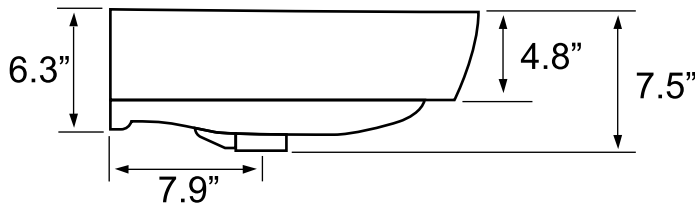

Features

- With overflow.
- Modern design.

Material

- White ceramic bathroom sink.

Installation

- Semi-pedestal installation.

Configurations

- Single Hole.
- Three Hole (8-inch centers).

Nameek's One-Year Limited Warranty

See website for warranty information details.

Technical Information

Bowl type:	Single
Installation:	Semi-Pedestal
Bowl Dimensions:	Depth: 5.2"
	Width: 13.72"
	Length: 23.7"
Drain hole:	1.75"
Faucet hole:	1.38"
Hole configurations:	1,3
Weight:	40 lbs