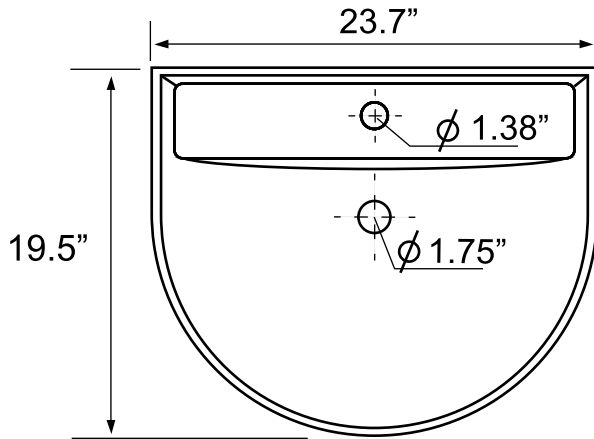

Features

- With overflow.
- Modern design.

Material

- White ceramic bathroom sink.

Installation

- Semi-pedestal installation.

Configurations

- Single Hole.
- Three Hole (8-inch centers).

Nameek's One-Year Limited Warranty

See website for warranty information details.

Technical Information

Bowl type:	Single
Installation:	Semi-Pedestal
Bowl Dimensions:	Depth: 5.2"
	Width: 13.72"
	Length: 23.7"
Drain hole:	1.75"
Faucet hole:	1.38"
Hole configurations:	1,3
Weight:	40 lbs