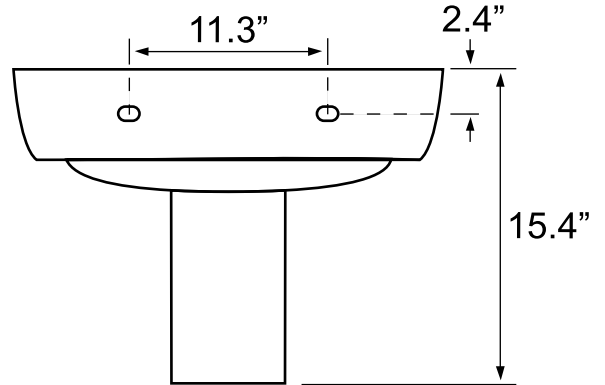

Features

- With overflow.
- Modern design.

Material

- White ceramic bathroom sink.

Installation

- Semi-pedestal installation.

Configurations

- Single Hole.
- Three Hole (8-inch centers).

Nameek's One-Year Limited Warranty

See website for warranty information details.

Technical Information

Bowl type:	Single
Installation:	Semi-Pedestal
Bowl Dimensions:	Depth: 5.2"
	Width: 13.72"
	Length: 23.7"
Drain hole:	1.75"
Faucet hole:	1.38"
Hole configurations:	1,3
Weight:	40 lbs