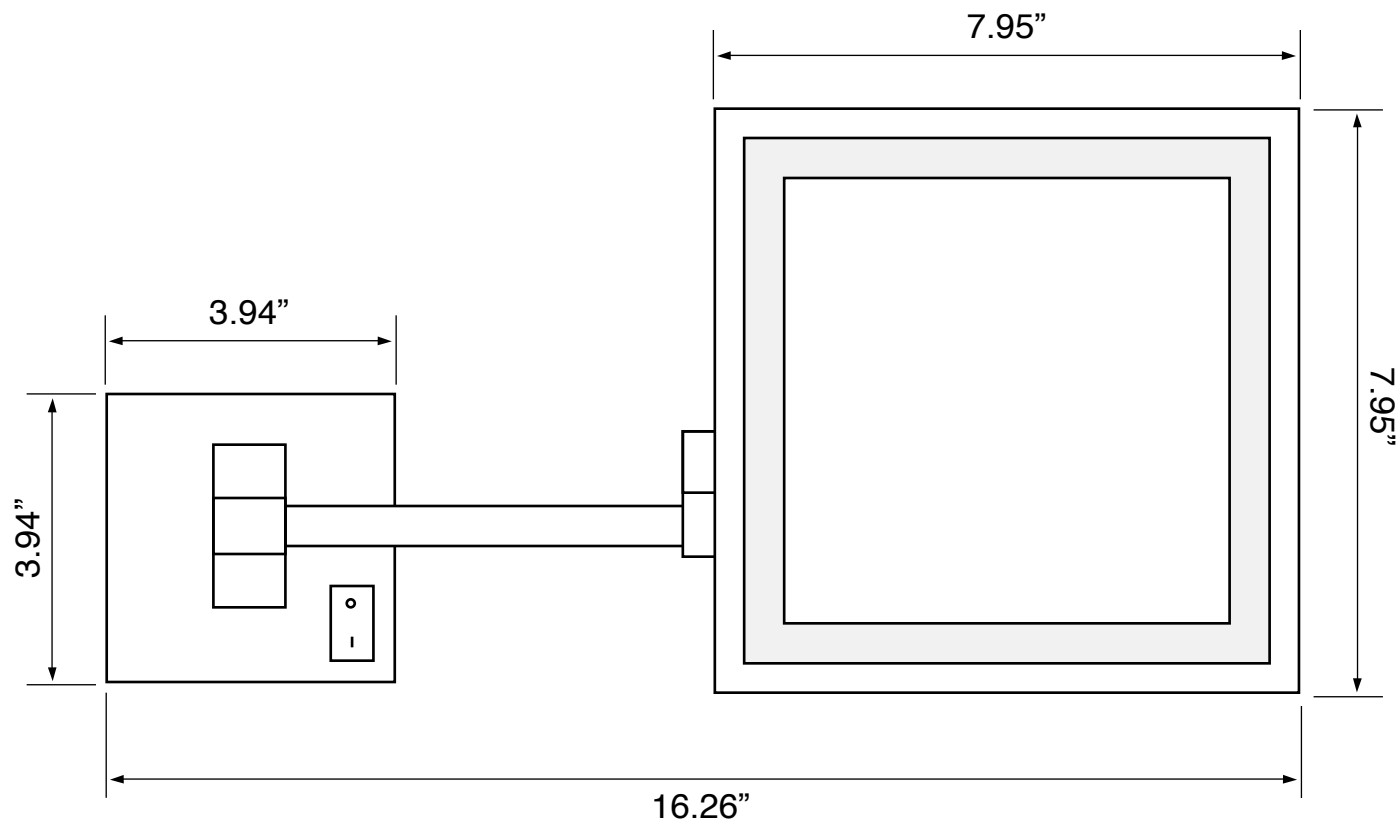

### Installation

- Wall mounted installation.

### Technical Information

Face type:	Single (5x)
Arm type:	Double, Folding
Installation:	Wall mounted
Light type:	LED
Face dimensions:	Height: 7.95" Width: 7.95"
Extension length:	14"
Magnifications:	5x
Weight:	4.8 lbs