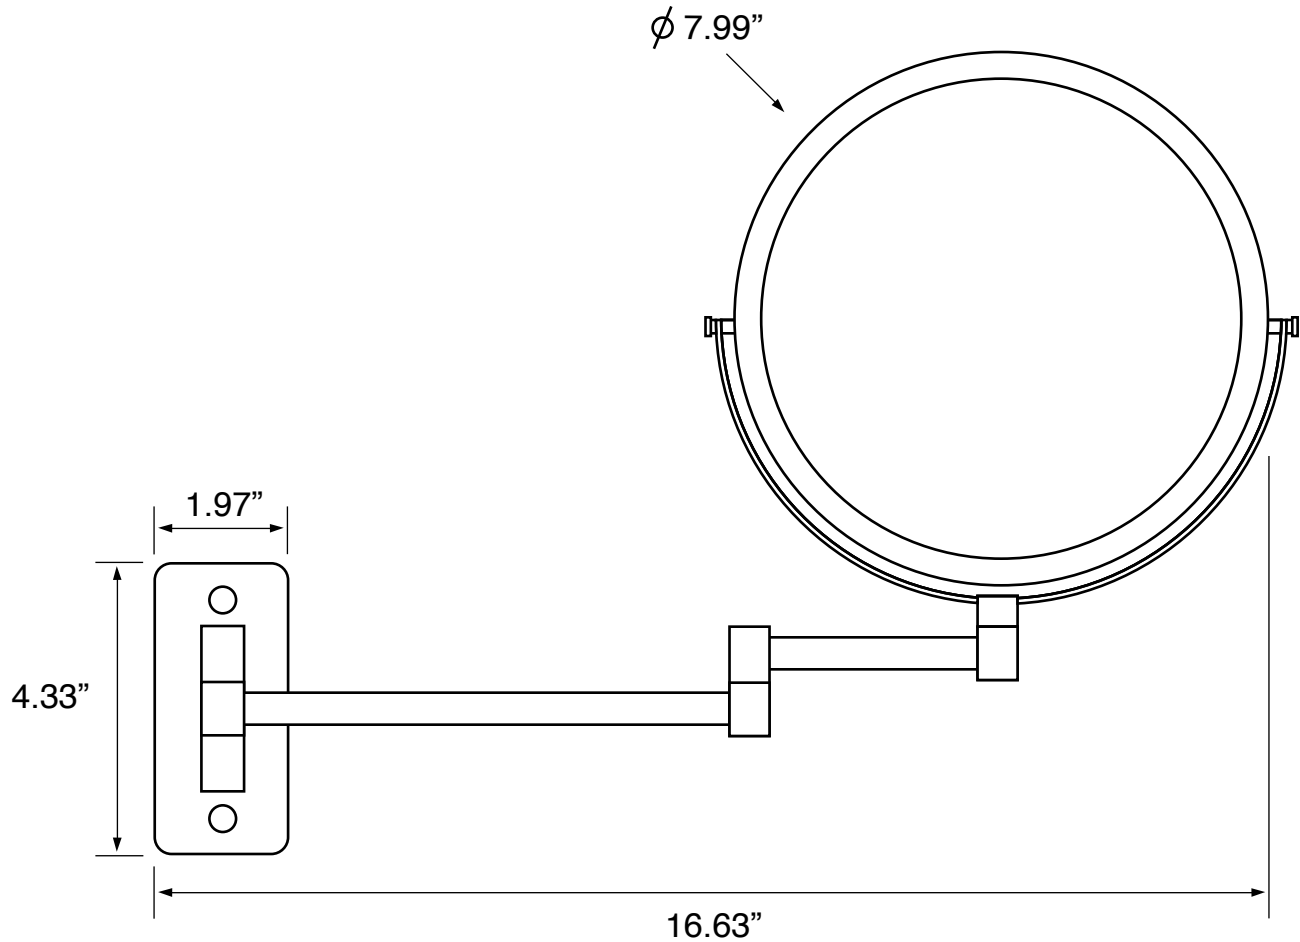

Features

- Modern design.
- 3x magnification.
- Folding and extending arm.
- Double face.
- Easy cleaning.
- Designer quality.

Material

- Brass mirror available in 2 finishes.

Installation

- Free standing installation.

Magnifications

- 3x

Nameek's One-Year Limited Warranty

See website for warranty information details.

Color/Finish Details

Color	Code	Description
	CR	Polished chrome
	SNI	Satin nickel

Technical Information

Face type:	Double (1x/3x)
Arm type:	Double, Folding
Installation:	Wall mounted
Face dimensions:	Height: 7.99" Width: 7.99"
Extension length:	13"
Magnifications:	3x
Weight:	4 lbs

Notes

Install this product according to the installation instructions.

Includes mounting hardware.