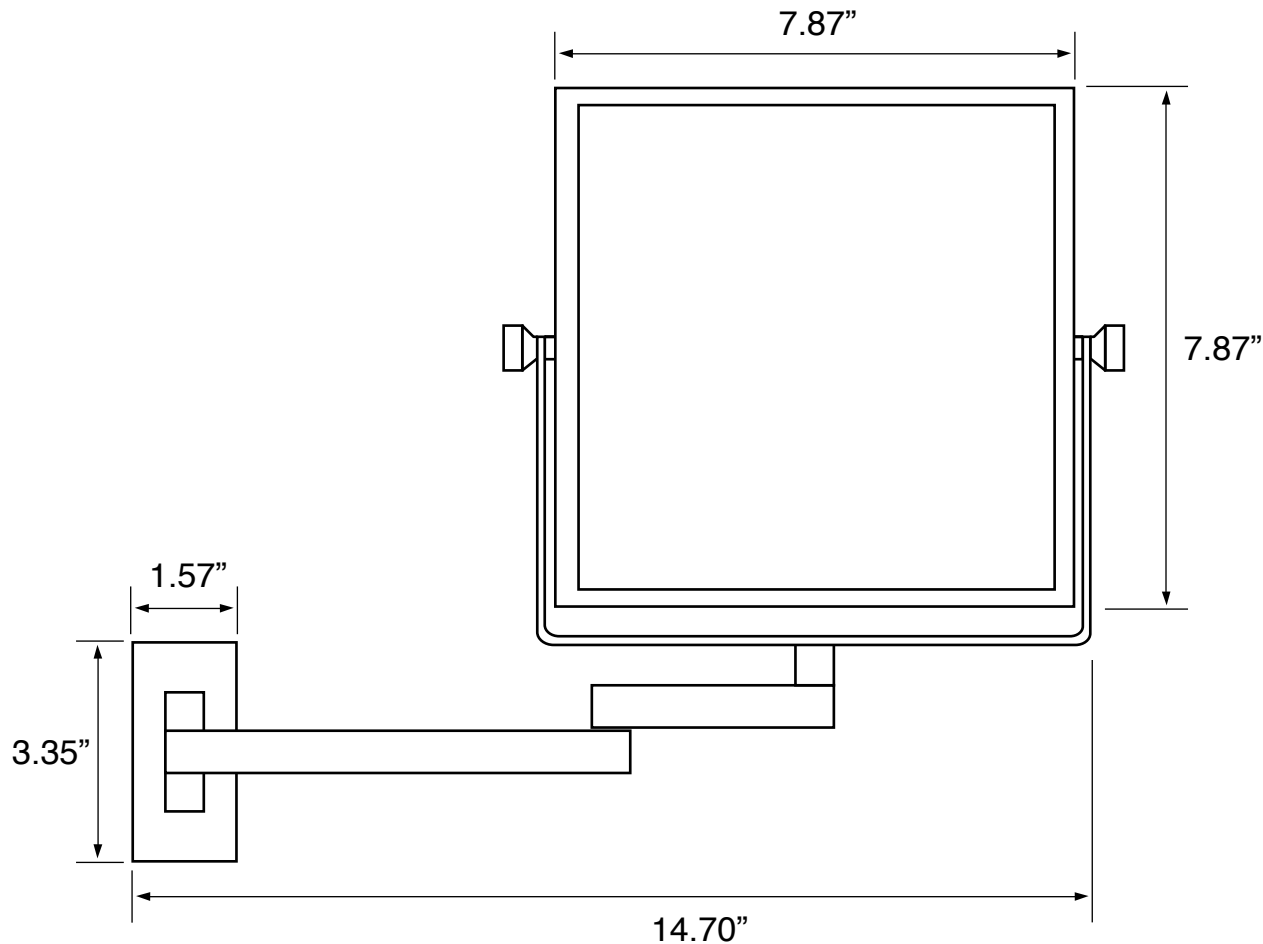

Features

- Modern design.
- 3x magnification.
- Folding and extending arm.
- Double face.
- Easy cleaning.
- Designer quality.

Material

- Polished chrome brass mirror.

Installation

- Wall mounted installation.

Magnifications

- 3x

Nameek's One-Year Limited Warranty

See website for warranty information details.

Color/Finish Details

Color	Code	Description
	CR	Polished chrome

Technical Information

Face type:	Double (1x/3x)
Arm type:	Double, Folding
Installation:	Wall mounted
Face dimensions:	Height: 7.87" Width: 7.87"
Extension length:	11"
Magnifications:	3x
Weight:	5 lbs