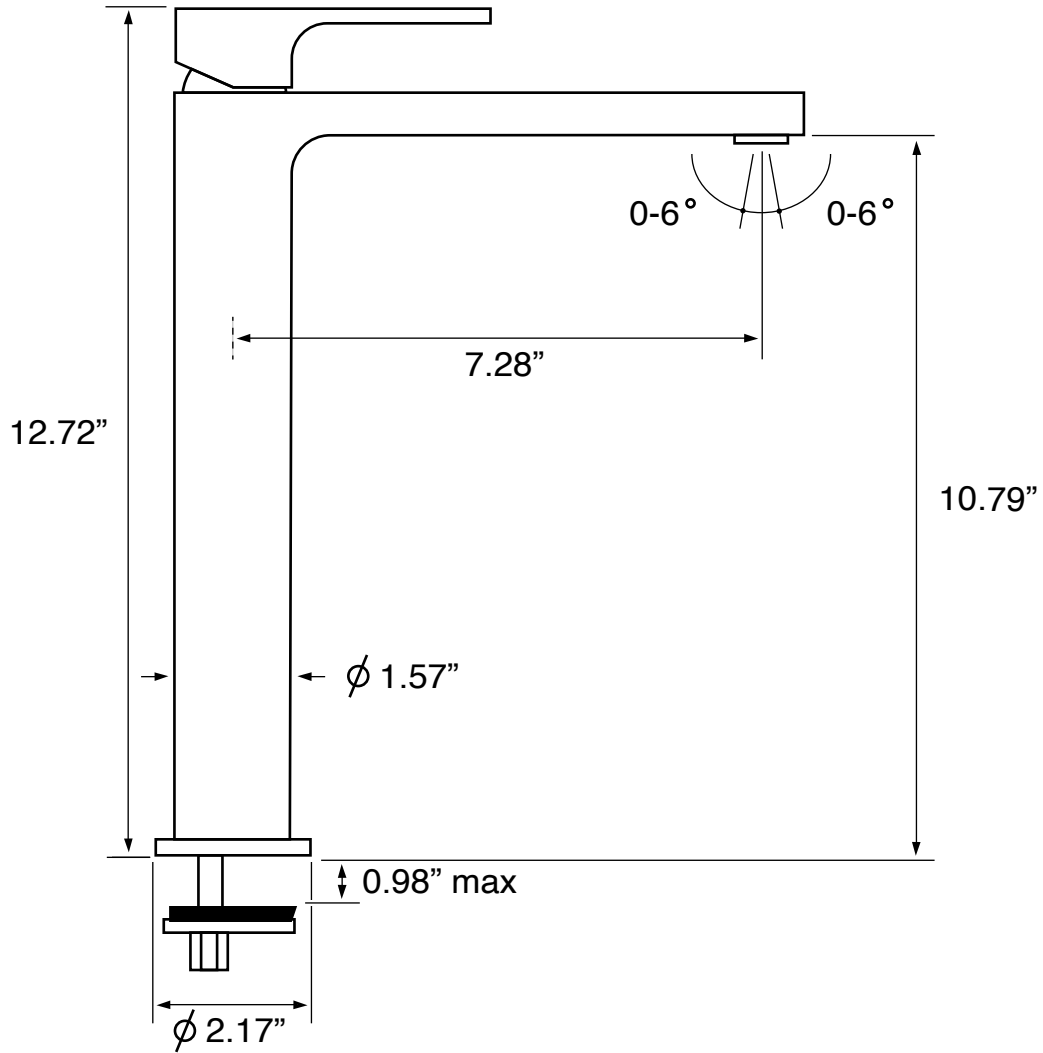

Features

- Polished chrome finish
- Solid brass body
- Modern design
- Lever style handle
- 1 hole mount (escutcheon included)
- Flexible hose included
- 1.2 GPM max flow rate
- Ceramic disc technology cartridge

Nameek's One-Year Limited Warranty

See website for warranty information details.

Color/Finish Details

Color	Code	Description
	CR	Polished chrome

Technical Information

Installation:	Deck mount One hole
Spout dimensions:	Reach: 7.28" Height: 10.79"
Handle style:	Lever
Weight:	7.5 lbs