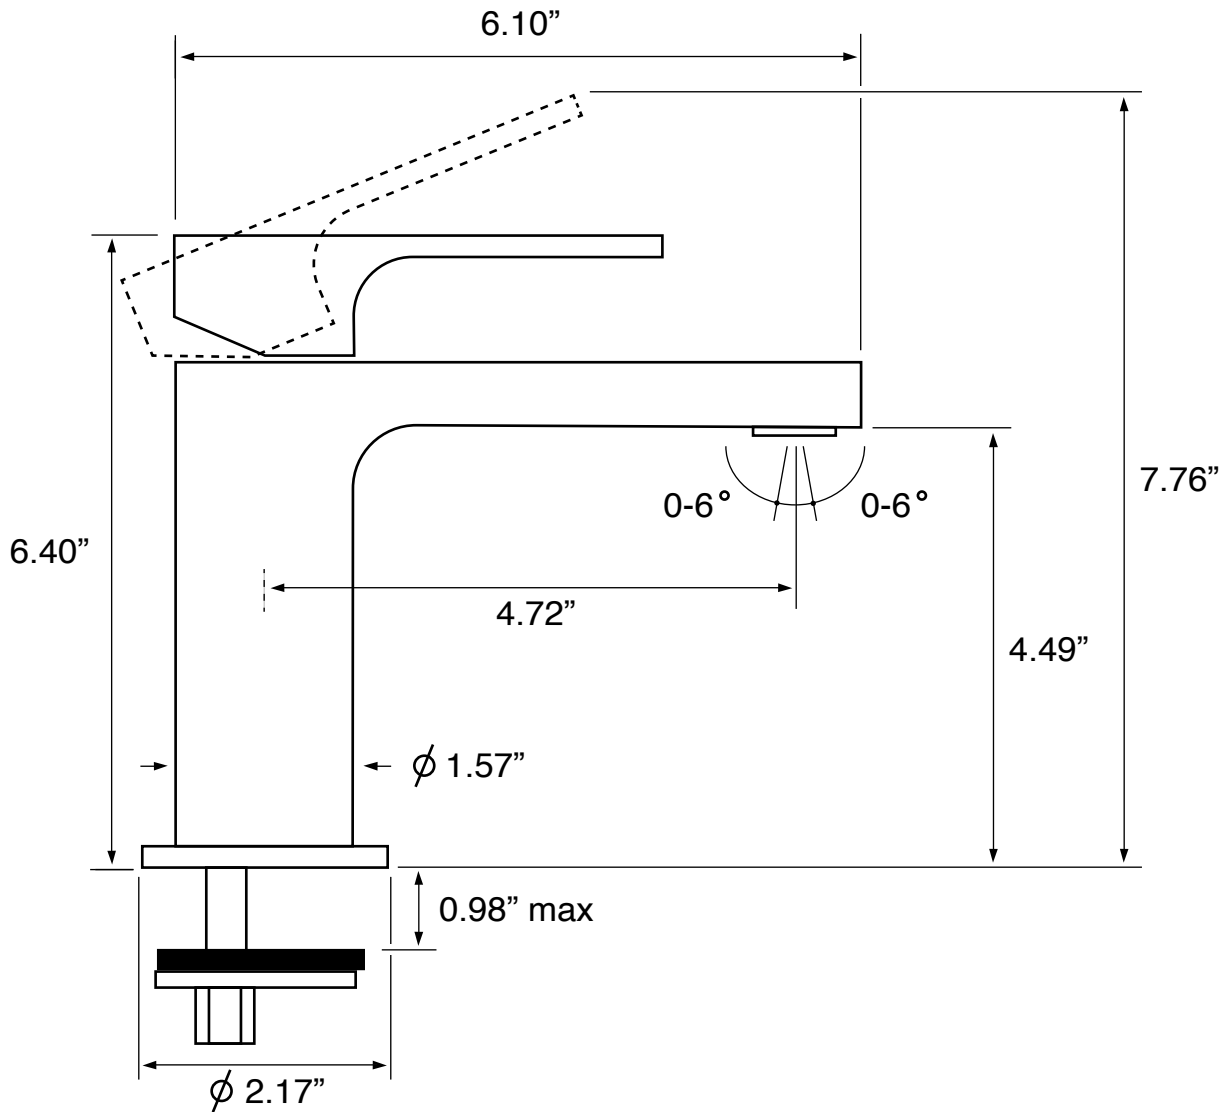

Features

- Polished chrome finish
- Solid brass body
- Modern design
- Lever style handle
- 1 hole mount (escutcheon included)
- Flexible hose included
- 1.2 GPM max flow rate
- Ceramic disc technology cartridge

Nameek's One-Year Limited Warranty

See website for warranty information details.

Color/Finish Details

Color	Code	Description
	CR	Polished chrome

Technical Information

Installation:	Deck mount One hole
Spout dimensions:	Reach: 4.72" Height: 4.49"
Handle style:	Lever
Weight:	3.5 lbs