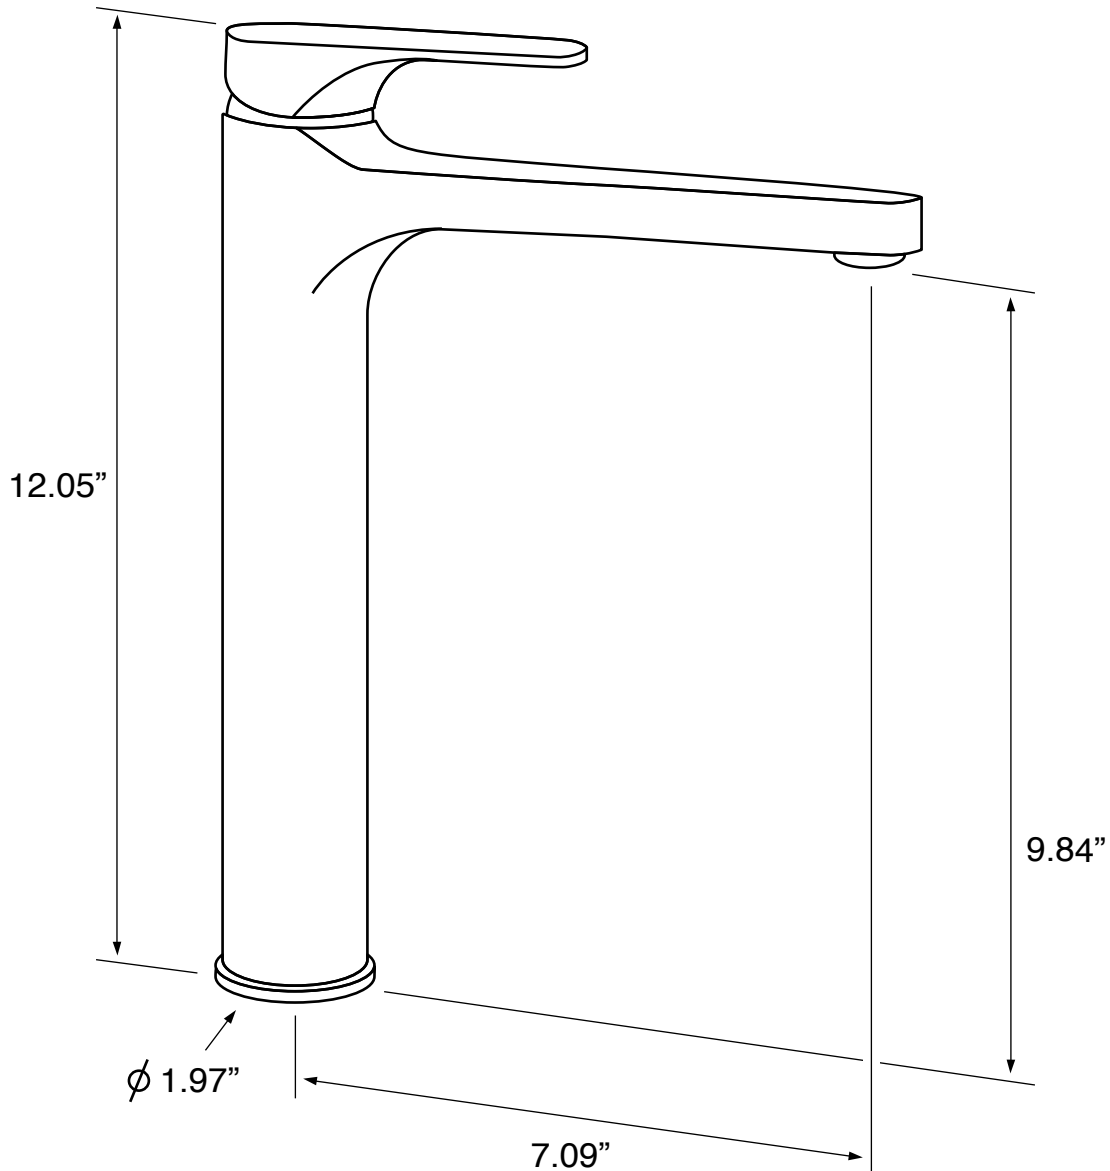

Features

- Polished chrome finish
- Solid brass body
- Modern design
- Lever style handle
- 1 hole mount (escutcheon included)
- Flexible hose included
- 1.2 GPM max flow rate
- Ceramic disc technology cartridge

Nameek's One-Year Limited Warranty

See website for warranty information details.

Color/Finish Details

Color	Code	Description
	CR	Polished chrome

Technical Information

Installation:	Deck mount One hole
Spout dimensions:	Reach: 7.1" Height: 9.84"
Handle style:	Lever
Weight:	4.9 lbs