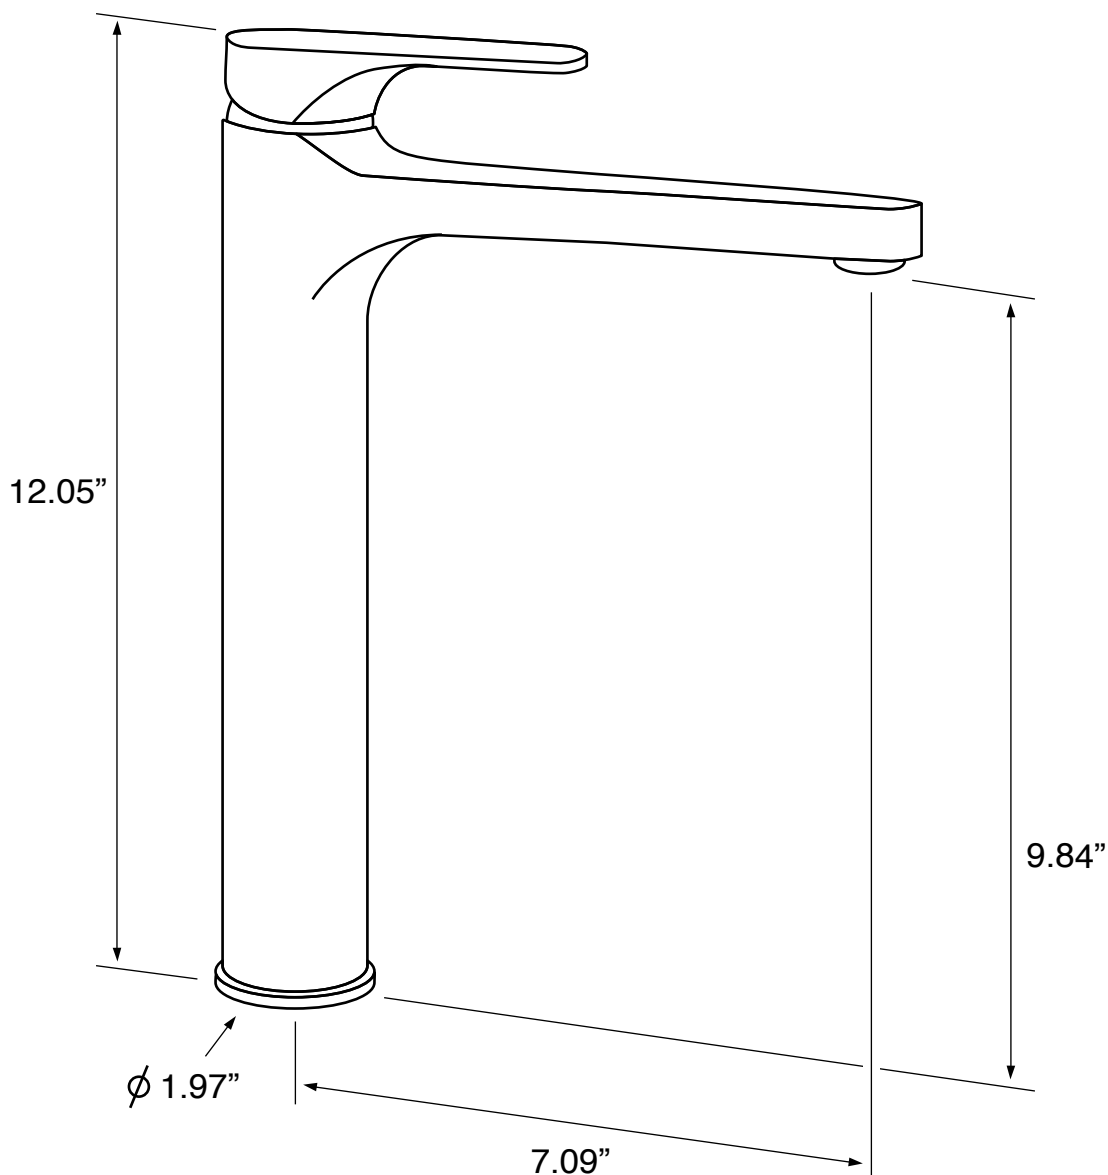

Features

- Brushed nickel finish
- Solid brass body
- Modern design
- Lever style handle
- 1 hole mount (escutcheon included)
- Flexible hose included
- 1.2 GPM max flow rate
- Ceramic disc technology cartridge

Nameek's One-Year Limited Warranty

See website for warranty information details.

Color/Finish Details

Color	Code	Description
	NB	Brushed nickel

Technical Information

Installation:	Deck mount One hole
Spout dimensions:	Reach: 7.1" Height: 9.84"
Handle style:	Lever
Weight:	4.9 lbs