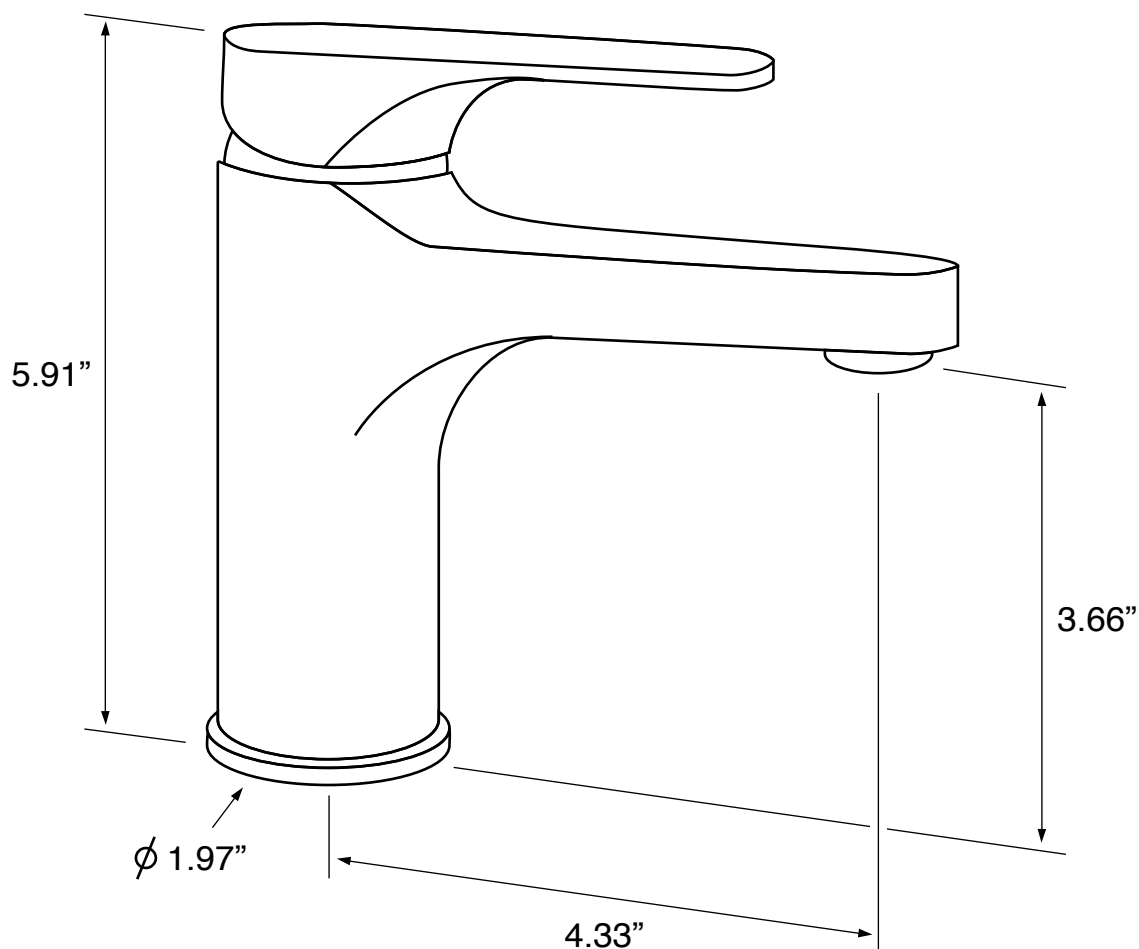

Features

- Polished chrome finish
- Solid brass body
- Modern design
- Lever style handle
- 1 hole mount (escutcheon included)
- Flexible hose included
- 1.2 GPM max flow rate
- Ceramic disc technology cartridge

Nameek's One-Year Limited Warranty

See website for warranty information details.

Color/Finish Details

Color	Code	Description
	CR	Polished chrome

Technical Information

Installation:	Deck mount One hole
Spout dimensions:	Reach: 4.33" Height: 3.66"
Handle style:	Lever
Weight:	2.2 lbs