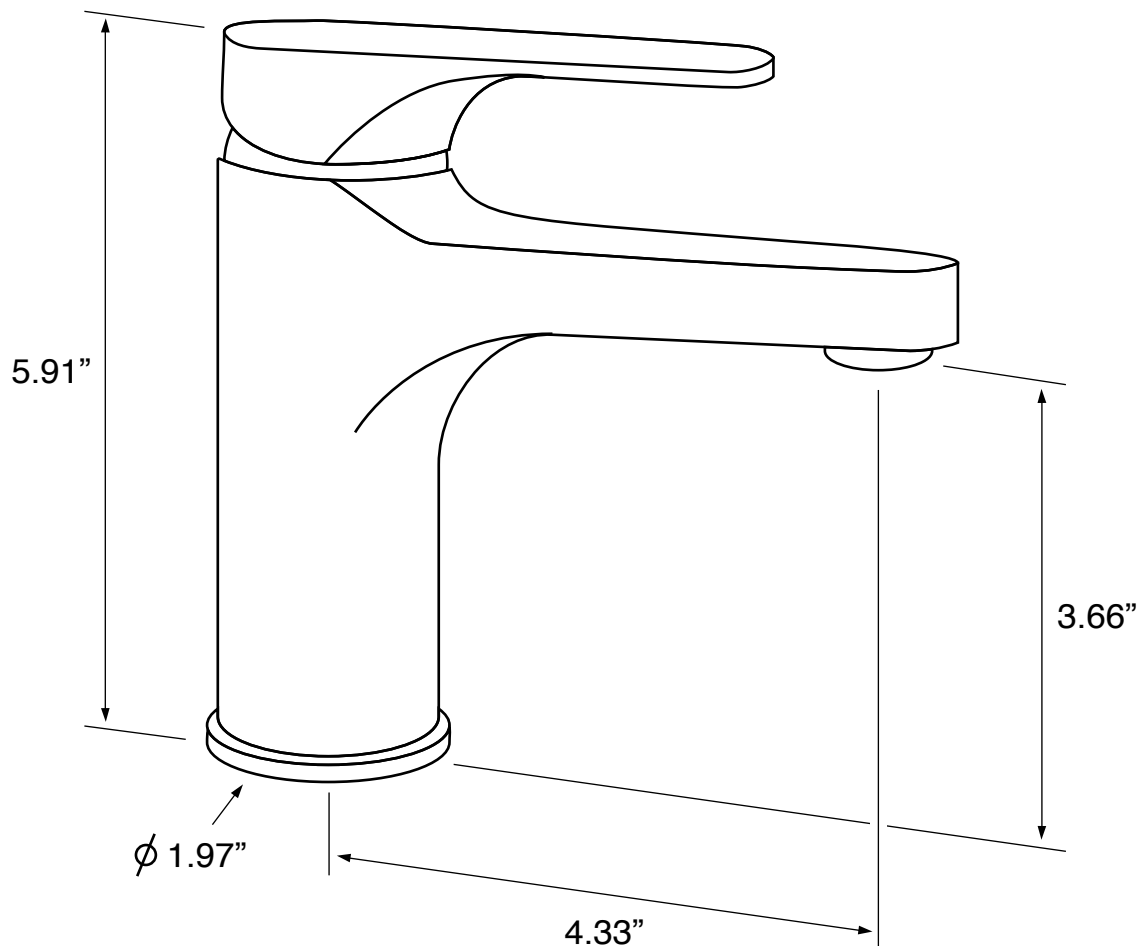

Features

- Matte black finish
- Solid brass body
- Modern design
- Lever style handle
- 1 hole mount (escutcheon included)
- Flexible hose included
- 1.2 GPM max flow rate
- Ceramic disc technology cartridge

Nameek's One-Year Limited Warranty

See website for warranty information details.

Color/Finish Details

Color	Code	Description
	NO	Matte black

Technical Information

Installation:	Deck mount One hole
Spout dimensions:	Reach: 4.33" Height: 3.66"
Handle style:	Lever
Weight:	2.2 lbs