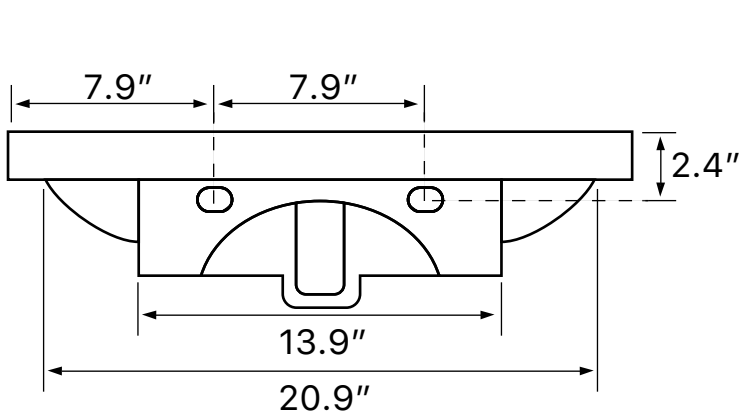

Features

- With overflow.
- Modern design.

Material

- White ceramic bathroom sink.

Installation

- Wall mount installation.
- Drop in installation.

Configurations

- Single Hole.
- Three Hole (8-inch centers).
- No Hole.

Technical Information

| | |
|----------------------|--|
| Bowl type: | Single |
| Installation: | Wall mounted Drop In |
| Bowl dimensions: | Length: 23" Width: 10" Depth: 4.3" |
| Drain hole: | 1.75" |
| Faucet hole: | 1.38" |
| Hole configurations: | 0, 1, 3 |
| Weight: | 36 lbs |