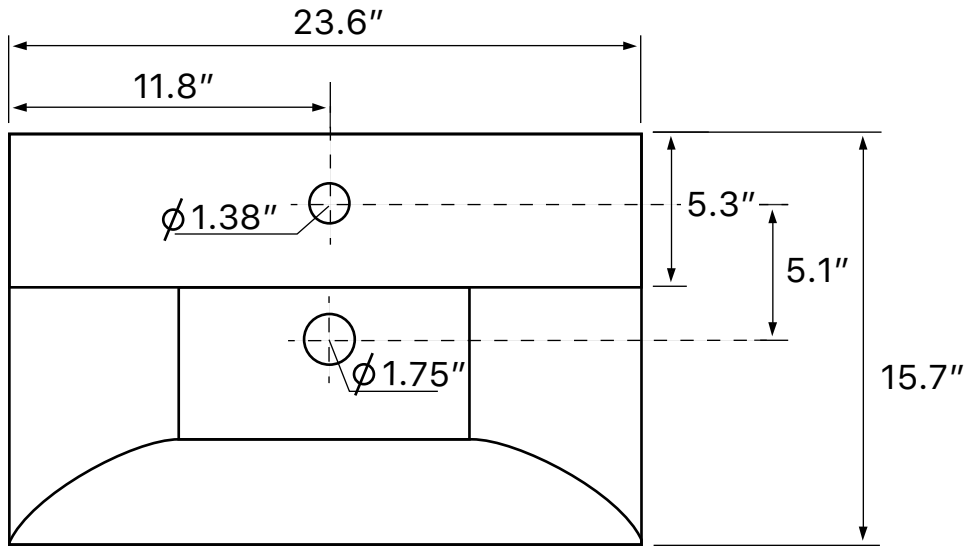

Features

- With overflow.
- Modern design.

Material

- White ceramic bathroom sink.

Installation

- Wall mount installation.
- Drop in installation.

Configurations

- Single Hole.
- Three Hole (8-inch centers).
- No Hole.

Technical Information

| | |
|----------------------|--|
| Bowl type: | Single |
| Installation: | Wall mounted Drop In |
| Bowl dimensions: | Length: 23" Width: 10" Depth: 4.3" |
| Drain hole: | 1.75" |
| Faucet hole: | 1.38" |
| Hole configurations: | 0, 1, 3 |
| Weight: | 36 lbs |