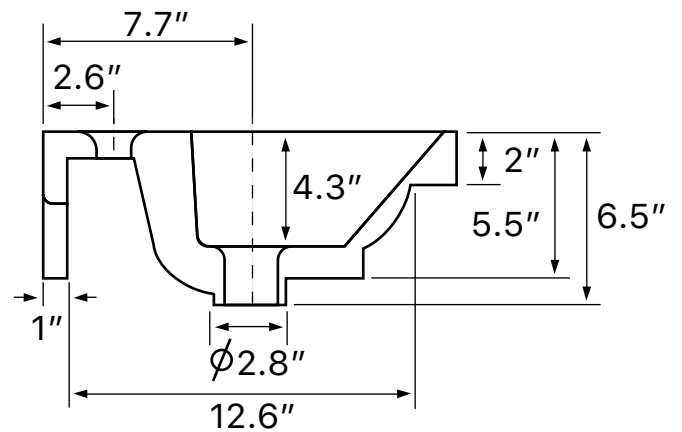

Features

- With overflow.
- Modern design.

Material

- White ceramic bathroom sink.

Installation

- Wall mount installation.
- Drop in installation.

Configurations

- Single Hole.
- Three Hole (8-inch centers).
- No Hole.

Technical Information

| | |
|----------------------|--|
| Bowl type: | Single |
| Installation: | Wall mounted Drop In |
| Bowl dimensions: | Length: 23" Width: 10" Depth: 4.3" |
| Drain hole: | 1.75" |
| Faucet hole: | 1.38" |
| Hole configurations: | 0, 1, 3 |
| Weight: | 36 lbs |