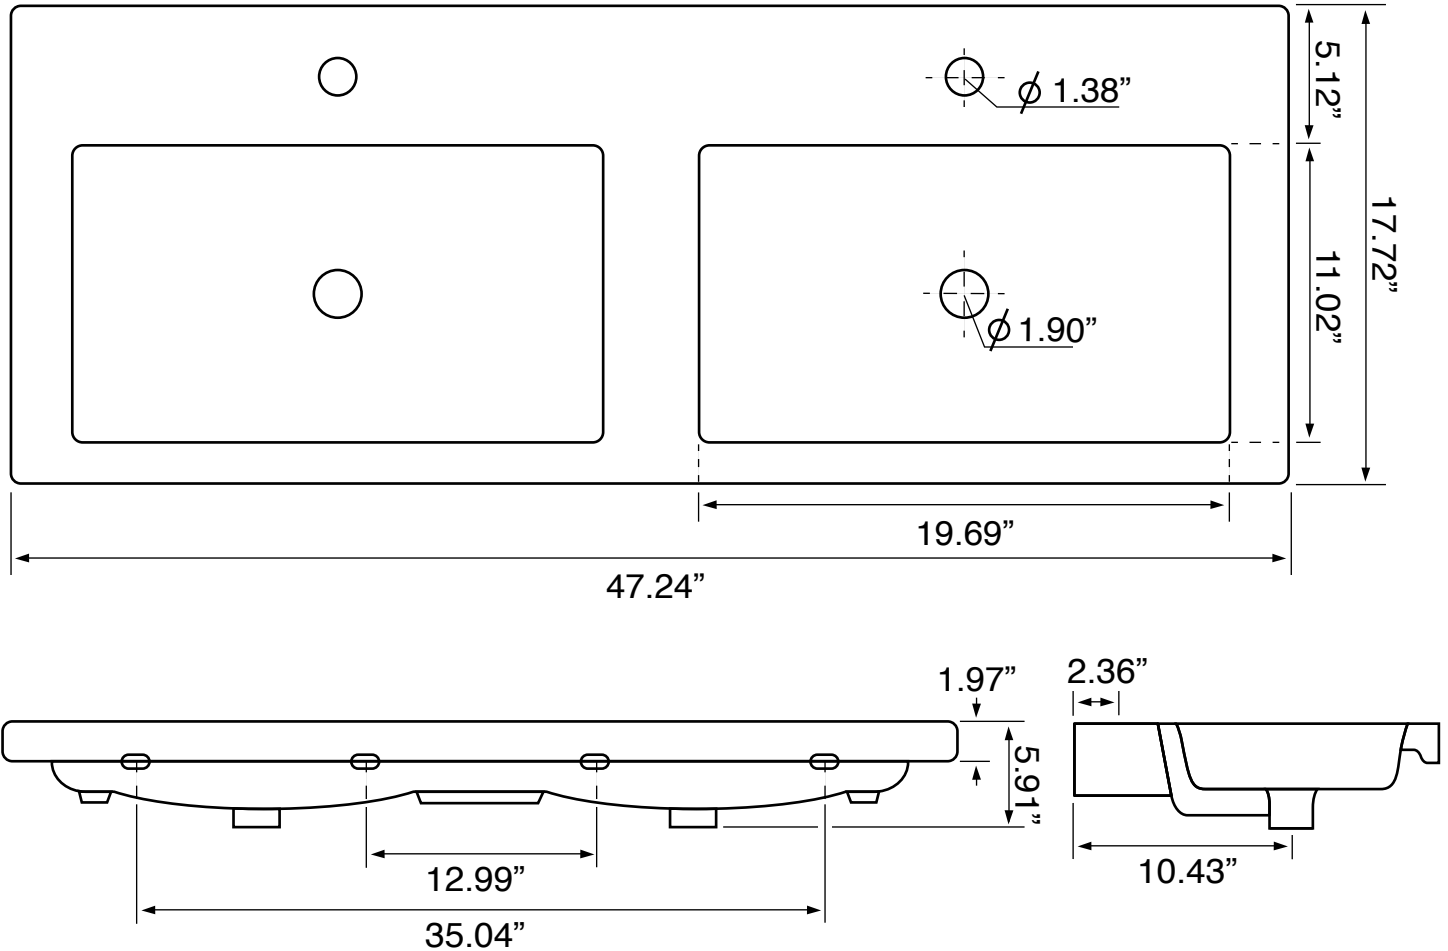

## Installation

- Wall mount installation.
- Drop in installation.

## Configurations

- Two Hole.
- Six Hole (8-inch centers).
- No Hole.

## Technical Information

Bowl type:	Double
Installation:	Wall mounted Drop in
Bowl dimensions:	Depth: 3.5" Length: 19.69" Width: 11.02"
Drain hole:	1.90"
Faucet hole:	1.38"
Hole configurations:	0, 2, 6
Weight:	61.7 lbs