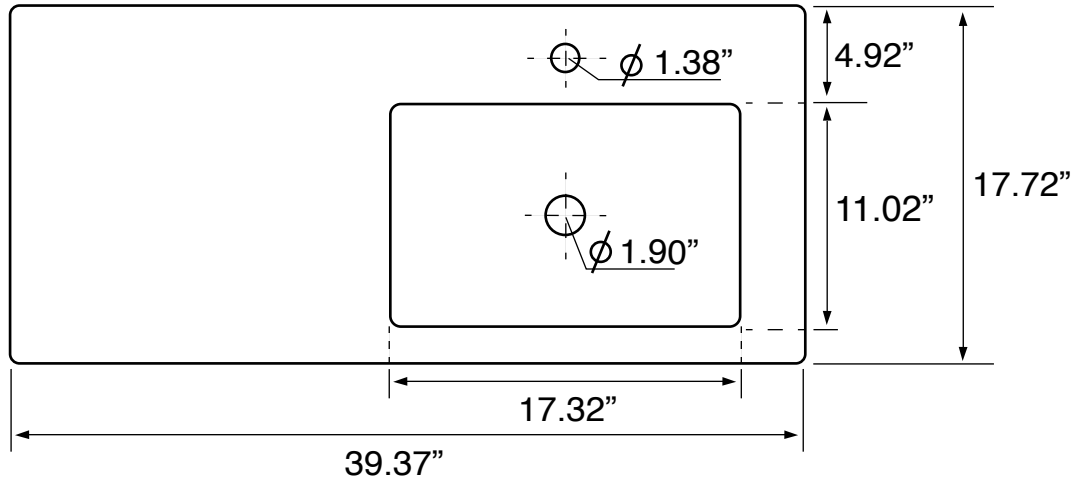

Features

- With overflow.
- Modern design.

Material

- White ceramic bathroom sink.

Installation

- Wall mount installation.
- Drop in installation.

Configurations

- Single Hole.
- Three Hole (8-inch centers).
- No Hole.

Nameek's One-Year Limited Warranty

See website for warranty information details.

Technical Information

Bowl type:	Single
Installation:	Wall mounted Drop in
Bowl dimensions:	Depth: 3.5" Length: 17.32" Width: 11.02"
Drain hole:	1.90"
Faucet hole:	1.38"
Hole configurations:	0, 1, 3
Weight:	50.7 lbs