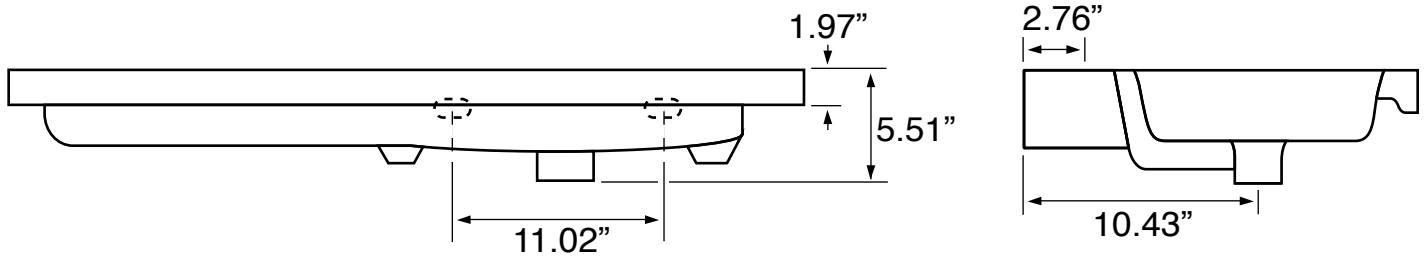

Features

- With overflow.
- Modern design.

Material

- White ceramic bathroom sink.

Installation

- Wall mount installation.
- Drop in installation.

Configurations

- Single Hole.
- Three Hole (8-inch centers).
- No Hole.

Nameek's One-Year Limited Warranty

See website for warranty information details.

Technical Information

Bowl type:	Single
Installation:	Wall mounted Drop in
Bowl dimensions:	Depth: 3.5" Length: 17.32" Width: 11.02"
Drain hole:	1.90"
Faucet hole:	1.38"
Hole configurations:	0, 1, 3
Weight:	50.7 lbs