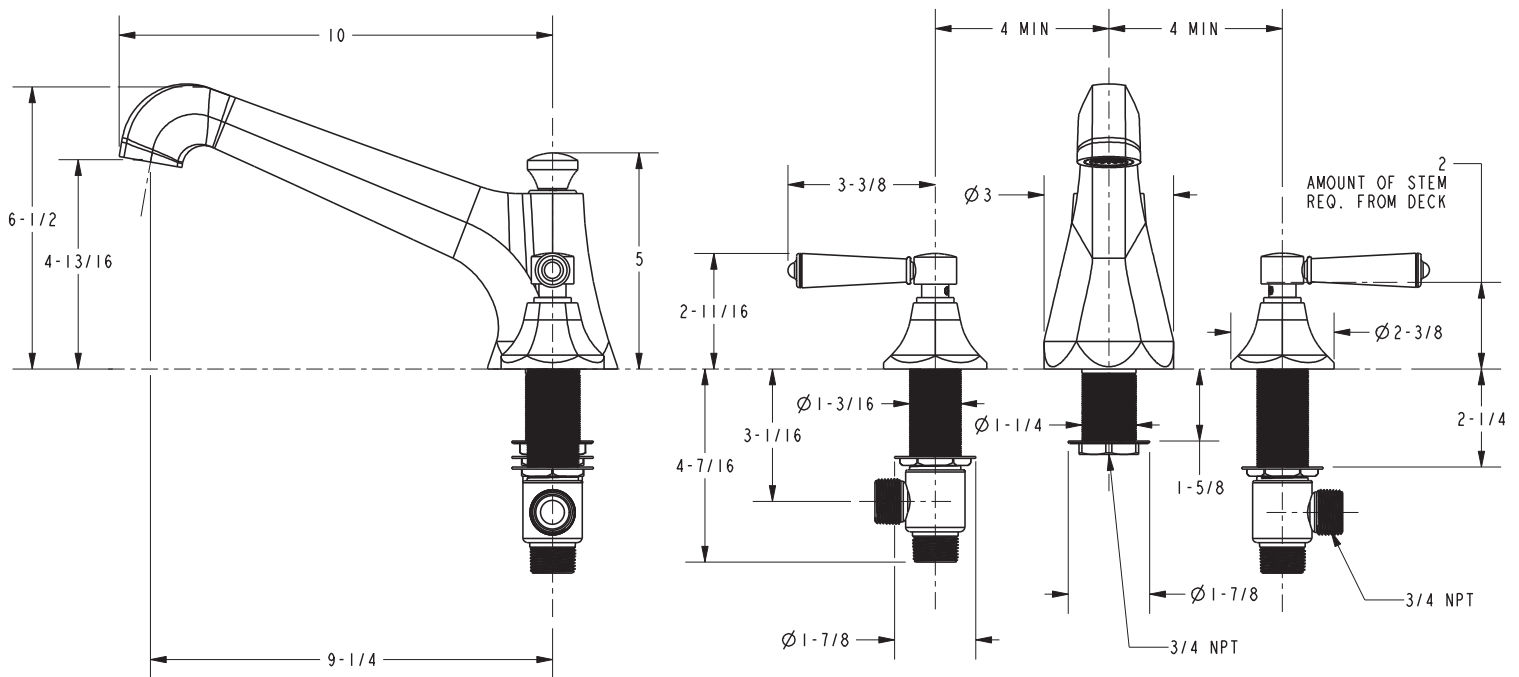

METROPOLE

Roman Tub Deck Trim

3-1206

Features

- Solid brass construction
- ADA compliant traditional lever handles
- 4-3/4" (12.1 cm) spout height at outlet
- 9-1/4" (23.5 cm) spout reach (c-c)
- Intended for use with Newport Brass rough valve kit (Required Accessory) which incorporates the following:
 - Brass valve bodies and quick-connect spout fitting
 - Quarter-turn washerless ceramic disc 3/4" valve cartridges

Required Accessory:

Trim, above, and Rough Valve Kit, below, must both be specified.

Application	Roman Tub			Roman Tub with Handshower					
	Hot Valve	Cold Valve	Spout Quick-Connect Fitting	Hot Valve	Cold Valve	Spout Quick-Connect Fitting	Poly-Braided Hose	Handshower Diverter	H/S Flange Hardware
Inlet/Outlet Size	3/4"	3/4"	3/4"	3/4"	3/4"	3/4"	1/2"	1/2" / 3/4"	-
Part Number	<input type="checkbox"/> 1-502			<input type="checkbox"/> 1-503					
Image									

Product Specification: Add "Color / Finish" suffix to Model number, below.

The Roman Tub Deck Trim shall be made of solid brass construction. Roman Tub Deck Trim shall incorporate ADA compliant traditional lever handles. Product shall incorporate a 4-3/4" (12.1 cm) spout height at outlet and a 9-1/4" (23.5 cm) spout reach (c-c). Rough valve kit shall incorporate brass valve bodies with quarter-turn washerless ceramic disc 3/4" valve cartridges and a quick-connect spout fitting. Roman Tub Deck Trim shall be Newport Brass Model 3-1206/_____ and Newport Brass rough valve kit shall be 1-502.

3-1206

PRODUCT DIMENSIONS *(Units are in inches)*

Metropole Roman Tub Deck Trim 3-1206